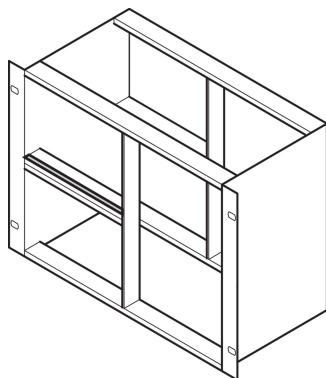

# EMC Shielding Kit, Between Horizontal Rails, Stainless Steel, 84 HP

NUMĂR DE CATALOG

24562-584

The contact strip makes contact between horizontal rails. If two horizontal rails are mounted one above the other, the seals plus a metal strip enable EMC shielding.

## CARACTERISTICI

If two horizontal rails are mounted one above the other, the seals plus a metal strip enable EMC shielding

## ATTRIBUTE PRODUS

Rack Width: 84HP

Package Quantity: 1

Length: 431mm

Material: Stainless Steel; Aluminiu

Product Family: EuropacPRO

Product Type: Shielding Kit

Works With: Subracks