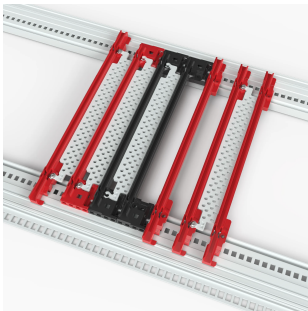

# AirBender, Card Guide Insert, 70P Blockage, 4HP, 160mm, 10 Pieces Kit

## NUMĂR DE CATALOG

**24563-040**

The nVent SCHROFF AirBender Inlay enhances cooling efficiency by up to 85% per slot by balancing airflow in mixed impedance environments. It is easy to install, reduces fan noise, and improves overall system performance.

## CARACTERISTICI

AirBender card guide inserts enhance cooling efficiency in electronic systems by up to 85% per 4HP slot by balancing airflow in environments with mixed air impedances

70% blockage: The AirBender introduces additional air impedance in slots with less critical components, redirecting airflow to more vulnerable zones and ensuring better cooling outcomes for all cards

Easy installation: Simply clip the AirBender into nVent SCHROFF plastic card guides and optionally secure it with a screw

Favors reduced noise development from the fans by maintaining them at an efficient operating point