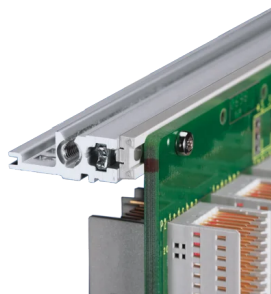

EuropacPRO 19" Subrack Kit for Backplane, Retrofit Shielding, 3 U, 235 mm

NUMĂR DE CATALOG

24563-132

Non-shielded subrack for backplane mounting.

CERTIFICATIONS

CARACTERISTICI

Subrack with side panel type F ("flexible"), front 19" bracket included, depth-adjustable 19" bracket sold separately (not included in items delivered)

Rear horizontal rail for backplane mounting with insulation strip

Aluminum construction

IP 20, in accordance with IEC 60529

Modifications such as cutouts, different finishes or dimensions available