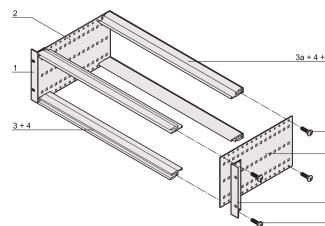

EuropacPRO 19" Subrack Kit for Backplane, Retrofit Shielding, 3 U, 235 mm

NUMĂR DE CATALOG

24563-132

Non-shielded subrack for backplane mounting.

CERTIFICATIONS

CARACTERISTICI

Subrack with side panel type F ("flexible"), front 19" bracket included, depth-adjustable 19" bracket sold separately (not included in items delivered)

Rear horizontal rail for backplane mounting with insulation strip

Aluminum construction

IP 20, in accordance with IEC 60529

Modifications such as cutouts, different finishes or dimensions available