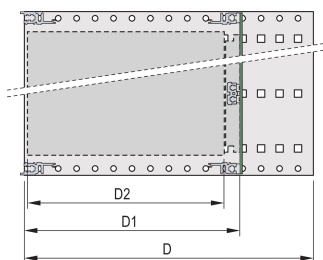

EuropacPRO 19" Subrack Kit for Backplane, Retrofit Shielding, 3 U, 235 mm

NUMĂR DE CATALOG

24563-132

Non-shielded subrack for backplane mounting.

CERTIFICATIONS

CARACTERISTICI

Subrack with side panel type F ("flexible"), front 19" bracket included, depth-adjustable 19" bracket sold separately (not included in items delivered)

Rear horizontal rail for backplane mounting with insulation strip

Aluminum construction

IP 20, in accordance with IEC 60529

Modifications such as cutouts, different finishes or dimensions available