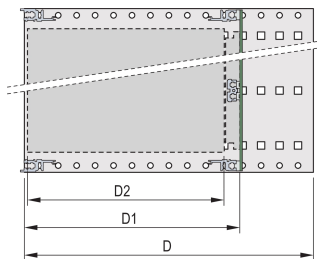

EuropacPRO 19" Subrack Kit for Backplane, Retrofit Shielding, 3 U, 295 mm

NUMĂR DE CATALOG

24563-133

Non-shielded subrack for backplane mounting.

CERTIFICATIONS

CARACTERISTICI

Subrack with side panel type F ("flexible"), front 19" bracket included, depth-adjustable 19" bracket sold separately (not included in items delivered)

Rear horizontal rail for backplane mounting with insulation strip

Aluminum construction

IP 20, in accordance with IEC 60529

Modifications such as cutouts, different finishes or dimensions available