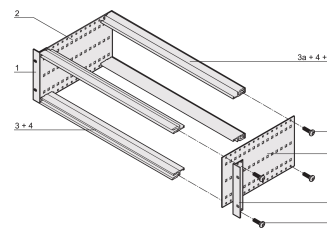

EuropacPRO 19" Subrack Kit for Backplane, Retrofit Shielding, 3 U, 295 mm

NUMĂR DE CATALOG

24563-133

Non-shielded subrack for backplane mounting.

CERTIFICATIONS

CARACTERISTICI

Subrack with side panel type F ("flexible"), front 19" bracket included, depth-adjustable 19" bracket sold separately (not included in items delivered)

Rear horizontal rail for backplane mounting with insulation strip

Aluminum construction

IP 20, in accordance with IEC 60529

Modifications such as cutouts, different finishes or dimensions available

Supplied as space-saving flat-pack

Horizontal rail type "light"

Internal and external dimensions in accordance with: IEC 60297-3-100, -101, IEEE 1101.1

ATTRIBUTE PRODUS

Rack Height: 3U

Depth: 295mm

Package Quantity: 1

For Mounting: Backplane

Board Depth: 160mm; 220mm; 280mm

Gasket Type: Stainless Steel EMC (retrofittable)

Handle Included: No

Mounting: Rack

Complies With: IEC 60297-3-103

EMC Shielding: No

Finish: Anodized; Passivated

Material: Aluminiu