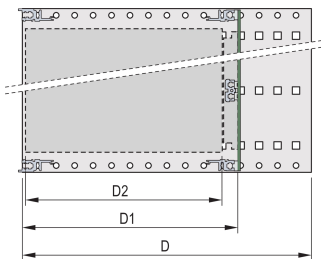

EuropacPRO 19" Subrack Kit for Backplane, Retrofit Shielding, 3 U, 355 mm

NUMĂR DE CATALOG

24563-134

Non-shielded subrack for backplane mounting.

CERTIFICATIONS

CARACTERISTICI

Subrack with side panel type F ("flexible"), front 19" bracket included, depth-adjustable 19" bracket sold separately (not included in items delivered)

Rear horizontal rail for backplane mounting with insulation strip

Aluminum construction

IP 20, in accordance with IEC 60529

Modifications such as cutouts, different finishes or dimensions available