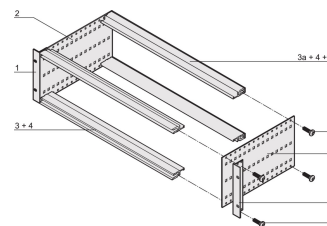

EuropacPRO 19" Subrack Kit for Backplane, Retrofit Shielding, 3 U, 475 mm

NUMĂR DE CATALOG

24563-136

Non-shielded subrack for backplane mounting.

CERTIFICATIONS

CARACTERISTICI

Subrack with side panel type F ("flexible"), front 19" bracket included, depth-adjustable 19" bracket sold separately (not included in items delivered)

Rear horizontal rail for backplane mounting with insulation strip

Aluminum construction

IP 20, in accordance with IEC 60529

Modifications such as cutouts, different finishes or dimensions available