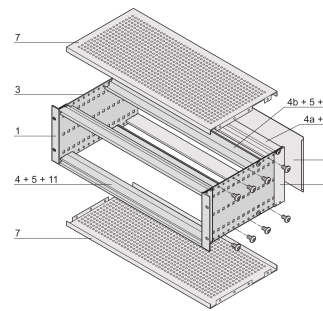

EuropacPRO 19" Subrack Kit for Backplane, Shielded, 3 U, 295 mm

NUMĂR DE CATALOG

24563-143

EMC Shielded subrack for backplane mounting, rear side covered by a rear panel.

CERTIFICATIONS

CARACTERISTICI

Subrack with side panel type F ("flexible"), front 19" bracket included, depth-adjustable 19" bracket sold separately (not included in items delivered)

Supplied as space-saving flat-pack

Modifications such as cutouts, different finishes or dimensions available

EMC of approximately 40 dB at 1 GHz, 30 dB at 2 GHz, assuming that the front is covered with shielded front panels, testing in accordance with VG 95373 part 15