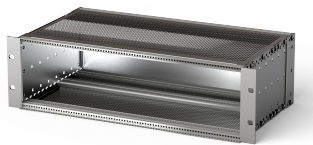

## NUMĂR DE CATALOG

**24563-143**

EMC Shielded subrack for backplane mounting, rear side covered by a rear panel.

## CARACTERISTICI

Subrack with side panel type F ("flexible"), front 19" bracket included, depth-adjustable 19" bracket sold separately (not included in items delivered)

Supplied as space-saving flat-pack