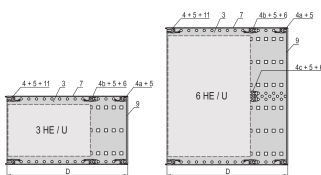

EuropacPRO 19" Subrack Kit for Backplane, Shielded, 3 U, 295 mm

NUMĂR DE CATALOG

24563-143

EMC Shielded subrack for backplane mounting, rear side covered by a rear panel.

CERTIFICATIONS

CARACTERISTICI

Subrack with side panel type F ("flexible"), front 19" bracket included, depth-adjustable 19" bracket sold separately (not included in items delivered)

Supplied as space-saving flat-pack

Modifications such as cutouts, different finishes or dimensions available

EMC of approximately 40 dB at 1 GHz, 30 dB at 2 GHz, assuming that the front is covered with shielded front panels, testing in accordance with VG 95373 part 15