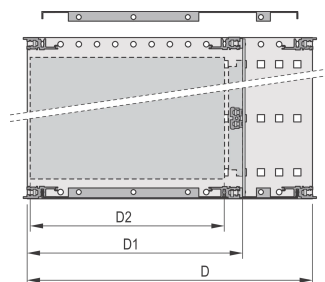

EuropacPRO 19" Subrack Kit for Backplane, Shielded, 3 U, 295 mm

NUMĂR DE CATALOG

24563-143

EMC Shielded subrack for backplane mounting, rear side covered by a rear panel.

CERTIFICATIONS

CARACTERISTICI

Subrack with side panel type F ("flexible"), front 19" bracket included, depth-adjustable 19" bracket sold separately (not included in items delivered)

Supplied as space-saving flat-pack

Modifications such as cutouts, different finishes or dimensions available

EMC of approximately 40 dB at 1 GHz, 30 dB at 2 GHz, assuming that the front is covered with shielded front panels, testing in accordance with VG 95373 part 15