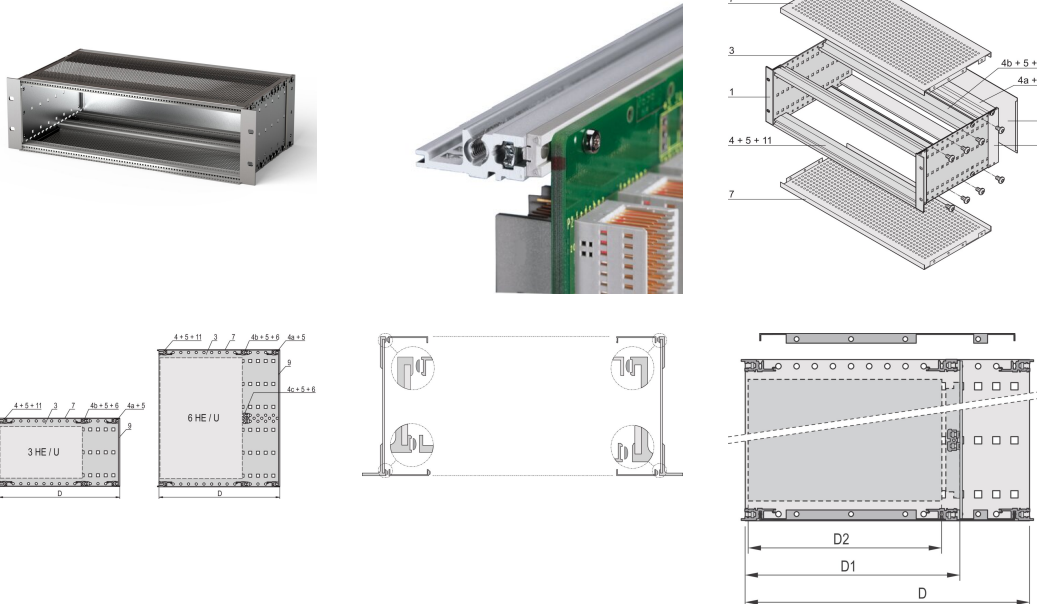

## NUMĂR DE CATALOG

**24563-146**

EMC Shielded subrack for backplane mounting, rear side covered by a rear panel.

## CARACTERISTICI

Subrack with side panel type F ("flexible"), front 19" bracket included, depth-adjustable 19" bracket sold separately (not included in items delivered)

Supplied as space-saving flat-pack

## ATTRIBUTE PRODUS

---

Rack Height: 3U

Depth (D): 475mm

Package Quantity: 1

For Mounting: Backplane

Board Depth: 160mm; 220mm; 280mm

Gasket Type: Textile EMC