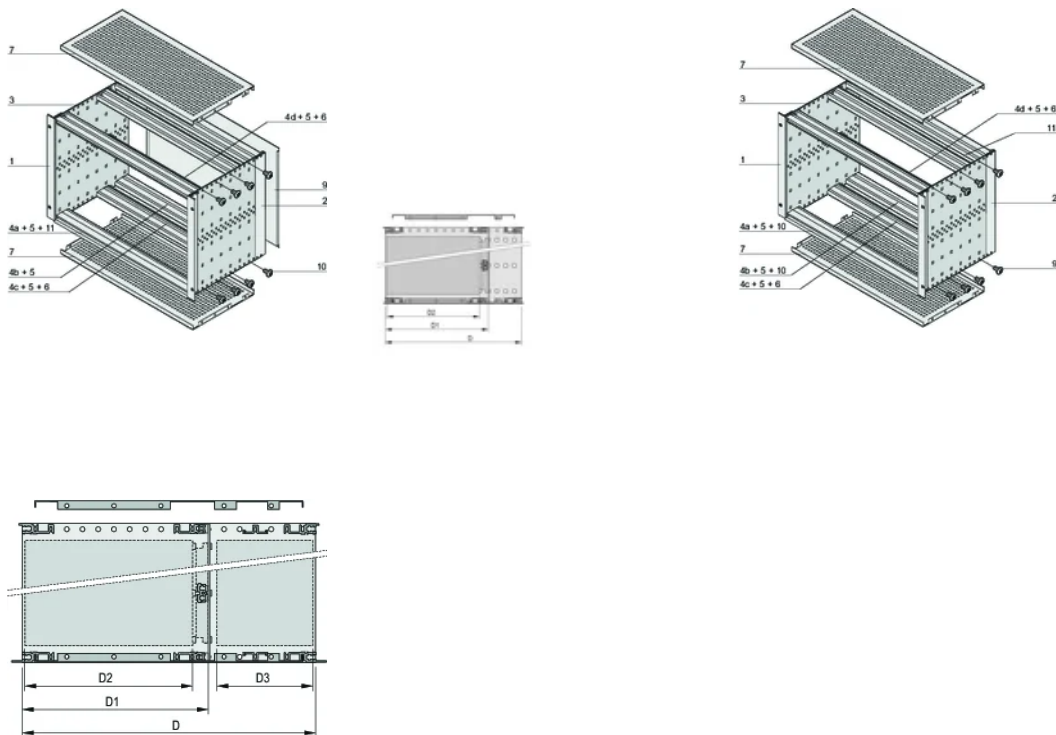

DIAGRAMS

AVERTIZARE

Produsele nVent trebuie instalate și utilizate numai așa cum este indicat în fișele de instrucțiuni și materialele de formare ale nVent. Fișele de instrucțiuni sunt disponibile pe www.nvent.com și de la reprezentantul dvs. de servicii clienți nVent. O instalare incorectă, o utilizare abuzivă, o aplicare greșită sau orice altă lipsă de respectare completă a instrucțiunilor și avertismentelor nVent poate duce la defectarea produsului, la deteriorarea proprietății, la răniri corporale grave și moarte și/sau poate anula garanția dvs.

North America

All locations
+1.763.422.2661
Chat with us:
nvent.com/schroff

Europe

Straubenhardt, Germany
+49.7082.794.0
Betschdorf, France
+33.3.88.90.64.90
Warsaw, Poland
+48.22.209.98.35
Assago, Italy
+39.02.932.7141
Chat with us:
nvent.com/schroff

Asia

Shanghai, China
+86.21.2412.6943
Qingdao, China
+86.532.8771.6101
Singapore
+65.6768.5800
Shin-Yokohama, Japan
+81.45.476.0271
Chat with us:
nvent.com/schroff

Middle East & India

Dubai, United Arab Emirates
+971.4.378.1700
Bangalore, India
+91.80.6715.2001
Istanbul, Turkey
+90.216.250.7374
Chat with us:

nvent.com/schroff

Portofoliul nostru puternic de mărci:

CADDY ERICO HOFFMAN ILSCO SCHROFF TRACHTE