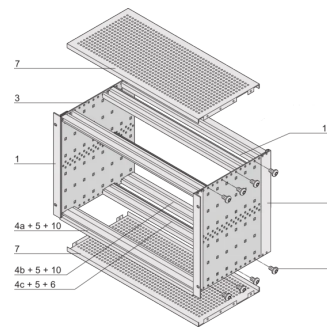

EuropacPRO 19" Subrack Kit for Backplane, Shielded, CompactPCI, 3 U, 235 mm

NUMĂR DE CATALOG

24563-152

EMC Shielded subrack for backplane mounting, for CPCI application.

CERTIFICATIONS

CARACTERISTICI

Subrack with side panel type F ("flexible") for CompactPCI plug-in units with high insertion and withdrawal forces

Aluminum construction

Rear horizontal rail for backplane mounting with insulation strip

Internal and external dimensions in accordance with: IEC 60297-3-100, -101, -102, -103, -104, IEEE 1101.1, IEEE 1101.10/11

Supplied as space-saving flat-pack

IP 20, in accordance with IEC 60529

Horizontal rail type "Heavy"

ATTRIBUTE PRODUS

Rack Height: 3U

Depth (D): 235mm

Package Quantity: 1

For Mounting: Backplane

Board Depth: 160mm

Gasket Type: Textile EMC

Handle Included: No

Mounting: Rack

Complies With: IEC 60297-3-103; IEEE 1101.10

EMC Shielding: Yes

Finish: Anodized; Passivated

Material: Aluminiu