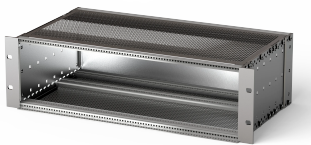

EuropacPRO 19" Subrack Kit for Backplane, Shielded, CompactPCI, 3 U, 235 mm

NUMĂR DE CATALOG

24563-152

EMC Shielded subrack for backplane mounting, for CPCI application.

CERTIFICATIONS

CARACTERISTICI

Subrack with side panel type F ("flexible") for CompactPCI plug-in units with high insertion and withdrawal forces

Aluminum construction

Rear horizontal rail for backplane mounting with insulation strip

Internal and external dimensions in accordance with: IEC 60297-3-100, -101, -102, -103, -104, IEEE 1101.1, IEEE 1101.10/11

Supplied as space-saving flat-pack

IP 20, in accordance with IEC 60529

Horizontal rail type "Heavy"

ATTRIBUTE PRODUS

Rack Height: 3U

Depth (D): 235mm

Package Quantity: 1

For Mounting: Backplane

Board Depth: 160mm

Gasket Type: Textile EMC

Handle Included: No

Mounting: Rack

Complies With: IEC 60297-3-103; IEEE 1101.10

EMC Shielding: Yes

Finish: Anodized; Passivated

Material: Aluminiu