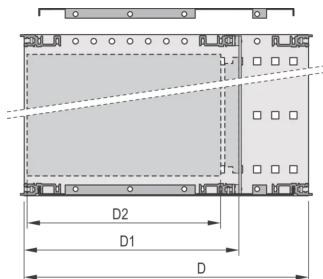

EuropacPRO 19" Subrack Kit for Backplane, Shielded, CompactPCI, 3 U, 235 mm

NUMĂR DE CATALOG

24563-152

EMC Shielded subrack for backplane mounting, for CPCI application.

CERTIFICATIONS

CARACTERISTICI

Subrack with side panel type F ("flexible") for CompactPCI plug-in units with high insertion and withdrawal forces

Aluminum construction

Rear horizontal rail for backplane mounting with insulation strip

Internal and external dimensions in accordance with: IEC 60297-3-100, -101, -102, -103, -104, IEEE 1101.1, IEEE 1101.10/11

Supplied as space-saving flat-pack

IP 20, in accordance with IEC 60529

Horizontal rail type "Heavy"

ATTRIBUTE PRODUS

Rack Height: 3U

Depth (D): 235mm

Package Quantity: 1

For Mounting: Backplane