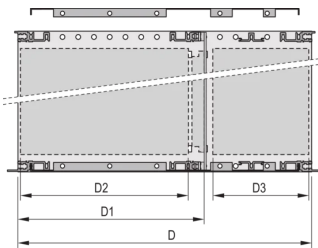

EuropacPRO 19" Subrack Kit for Backplane, Shielded, CompactPCI, 3 U, 275 mm

NUMĂR DE CATALOG

24563-157

EMC Shielded subrack for backplane mounting, for CPCI application.

CERTIFICATIONS

CARACTERISTICI

Subrack with side panel type F ("flexible") for CompactPCI plug-in units with high insertion and withdrawal forces

Aluminum construction

Rear horizontal rail for backplane mounting with insulation strip

Internal and external dimensions in accordance with: IEC 60297-3-100, -101, -102, -103, -104, IEEE 1101.1, IEEE 1101.10/11

Modifications such as cutouts, different finishes or dimensions available