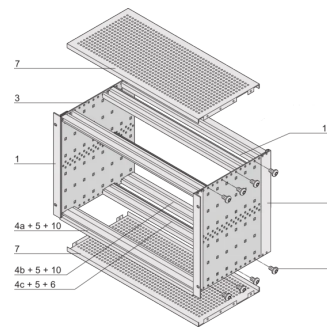

EuropacPRO 19" Subrack Kit for Backplane, Shielded, CompactPCI, 3 U, 275 mm

NUMĂR DE CATALOG

24563-157

EMC Shielded subrack for backplane mounting, for CPCI application.

CERTIFICATIONS

CARACTERISTICI

Subrack with side panel type F ("flexible") for CompactPCI plug-in units with high insertion and withdrawal forces

Aluminum construction

Rear horizontal rail for backplane mounting with insulation strip

Internal and external dimensions in accordance with: IEC 60297-3-100, -101, -102, -103, -104, IEEE 1101.1, IEEE 1101.10/11

Modifications such as cutouts, different finishes or dimensions available