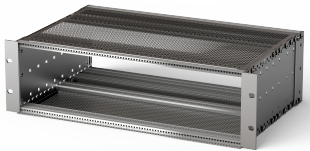

EuropacPRO 19" Subrack Kit for Backplane, Shielded, CompactPCI, 3 U, 275 mm

NUMĂR DE CATALOG

24563-157

EMC Shielded subrack for backplane mounting, for CPCI application.