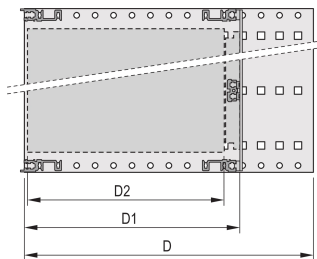

EuropacPRO 19" Subrack Kit for Backplane, Heavy, Retrofit Shielding, 3 U, 175 mm

NUMĂR DE CATALOG

24563-161

Rear horizontal rail for backplane mounting with insulation strip

CERTIFICATIONS

CARACTERISTICI

Horizontal rail type "Heavy"

Shock and Vibration resistance up to 5 g

IP 20, in accordance with IEC 60529

Shock and vibration tested to the German "Bahn" standards BN 411002, BN 411003

Internal and external dimensions in accordance with: IEC 60297-3-100, -101, IEEE 1101.1