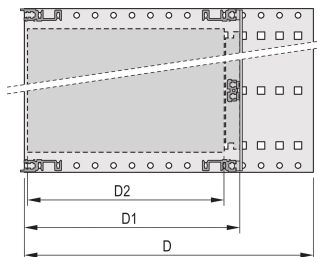

EuropacPRO 19" Subrack Kit for Backplane, Heavy, Retrofit Shielding, 3 U, 235 mm

NUMĂR DE CATALOG

24563-162

Rear horizontal rail for backplane mounting with insulation strip

CERTIFICATIONS

CARACTERISTICI

Horizontal rail type "Heavy"

Shock and Vibration resistance up to 5 g

IP 20, in accordance with IEC 60529

Shock and vibration tested to the German "Bahn" standards BN 411002, BN 411003

Internal and external dimensions in accordance with: IEC 60297-3-100, -101, IEEE 1101.1