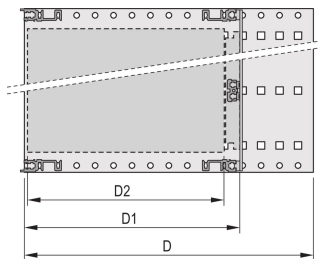

EuropacPRO 19" Subrack Kit for Backplane, Heavy, Retrofit Shielding, 3 U, 295 mm

NUMĂR DE CATALOG

24563-163

Rear horizontal rail for backplane mounting with insulation strip

CERTIFICATIONS

CARACTERISTICI

Horizontal rail type "Heavy"

Shock and Vibration resistance up to 5 g

IP 20, in accordance with IEC 60529

Shock and vibration tested to the German "Bahn" standards BN 411002, BN 411003

Internal and external dimensions in accordance with: IEC 60297-3-100, -101, IEEE 1101.1