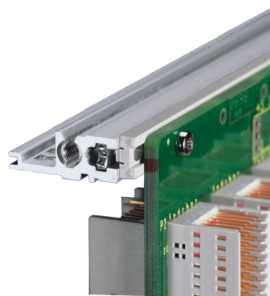

EuropacPRO 19" Subrack Kit for Backplane, Heavy, Retrofit Shielding, 3 U, 355 mm

NUMĂR DE CATALOG

24563-164

Rear horizontal rail for backplane mounting with insulation strip

CERTIFICATIONS

CARACTERISTICI

Horizontal rail type "Heavy"

Shock and Vibration resistance up to 5 g

IP 20, in accordance with IEC 60529

Shock and vibration tested to the German "Bahn" standards BN 411002, BN 411003

Internal and external dimensions in accordance with: IEC 60297-3-100, -101, IEEE 1101.1

Board Depth: 160mm; 220mm; 280mm; 340mm

Gasket Type: Textile EMC

Shock and Vibration Tolerance: 5g (force)

Handle Included: No

Mounting: Rack

Complies With: IEC 60297-3-103

EMC Shielding: No

Finish: Anodized; Passivated