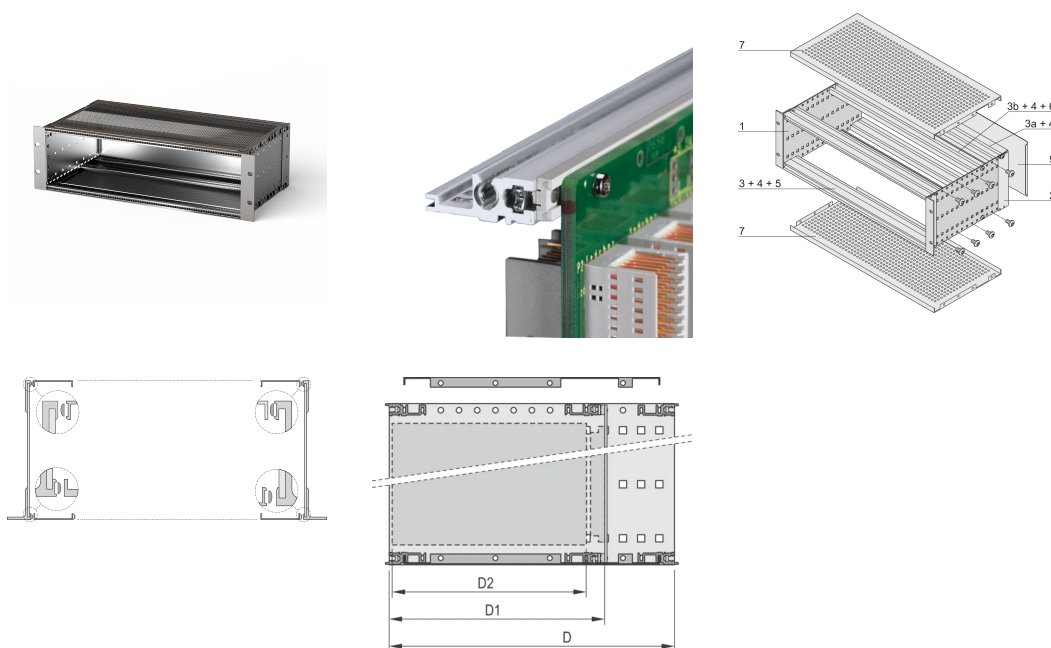

EuropacPRO 19" Subrack Kit for Backplane, Heavy, Shielded, 3 U, 235 mm

NUMĂR DE CATALOG

24563-172

EMC Shielded subrack for backplane mounting, heavy version with tox welded side panels.

CERTIFICATIONS

CARACTERISTICI

Subrack with side panel type H ("Heavy"), 19" bracket is firmly fixed to side panel (tox-cold welded)

Modifications such as cutouts, different finishes or dimensions available

Supplied as space-saving flat-pack

Aluminum construction

Horizontal rail type "Heavy"

Rear horizontal rail for backplane mounting with insulation strip

EMC of approximately 40 dB at 1 GHz, 30 dB at 2 GHz, assuming that the front is covered with shielded front panels, testing in accordance with VG 95373 part 15

ATTRIBUTE PRODUS

Rack Height: 3U

Depth (D): 235mm

Package Quantity: 1

For Mounting: Backplane

Board Depth: 160mm; 220mm

Gasket Type: Textile EMC

Shock and Vibration Tolerance: 5g (force)