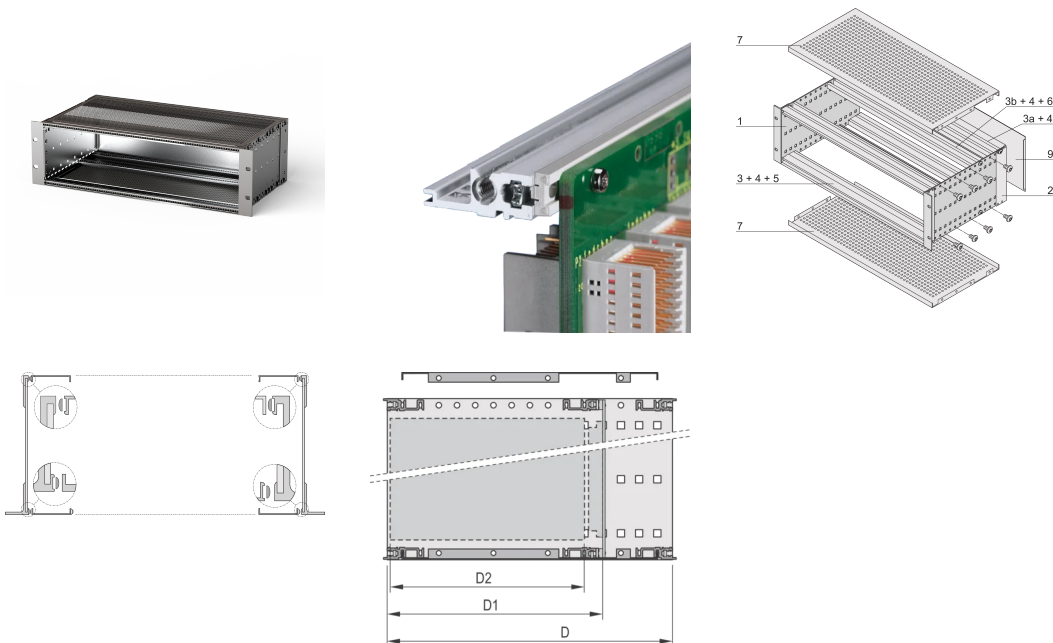

EuropacPRO 19" Subrack Kit for Backplane, Heavy, Shielded, 3 U, 295 mm

NUMĂR DE CATALOG

24563-173

EMC Shielded subrack for backplane mounting, heavy version with tox welded side panels.

CERTIFICATIONS

CARACTERISTICI

Subrack with side panel type H ("Heavy"), 19" bracket is firmly fixed to side panel (tox-cold welded)

Modifications such as cutouts, different finishes or dimensions available

Supplied as space-saving flat-pack

Aluminum construction

Horizontal rail type "Heavy"

Rear horizontal rail for backplane mounting with insulation strip

EMC of approximately 40 dB at 1 GHz, 30 dB at 2 GHz, assuming that the front is covered with shielded front panels, testing in accordance with VG 95373 part 15

ATTRIBUTE PRODUS

Rack Height: 3U

Depth (D): 295mm

Package Quantity: 1

For Mounting: Backplane

Board Depth: 160mm; 220mm; 280mm

Gasket Type: Textile EMC

Shock and Vibration Tolerance: 5g (force)