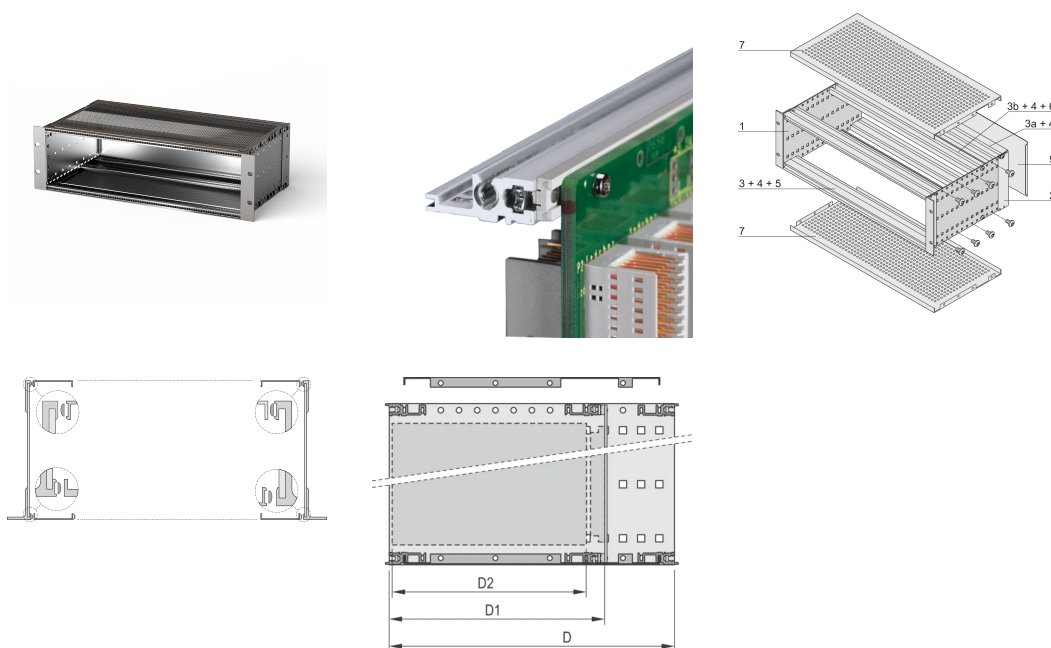

EuropacPRO 19" Subrack Kit for Backplane, Heavy, Shielded, 3 U, 355 mm

NUMĂR DE CATALOG

24563-174

EMC Shielded subrack for backplane mounting, heavy version with tox welded side panels.

CERTIFICATIONS

CARACTERISTICI

Subrack with side panel type H ("Heavy"), 19" bracket is firmly fixed to side panel (tox-cold welded)

Modifications such as cutouts, different finishes or dimensions available

Supplied as space-saving flat-pack

Aluminum construction

Horizontal rail type "Heavy"

Rear horizontal rail for backplane mounting with insulation strip

EMC of approximately 40 dB at 1 GHz, 30 dB at 2 GHz, assuming that the front is covered with shielded front panels, testing in accordance with VG 95373 part 15

ATTRIBUTE PRODUS

Rack Height: 3U

Depth (D): 355mm

Package Quantity: 1

For Mounting: Backplane

Board Depth: 160mm; 220mm; 280mm

Gasket Type: Textile EMC

Shock and Vibration Tolerance: 5g (force)