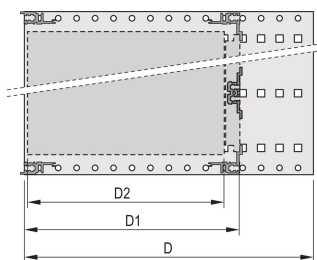

EuropacPRO 19" Subrack Kit for DIN Connector, Retrofit Shielding, 3 U, 175 mm

NUMĂR DE CATALOG

24563-191

Non-shielded subrack for Din Connector mounting EN 60603-2 (DIN 41612).

CERTIFICATIONS

CARACTERISTICI

Subrack with side panel type F ("flexible"), front 19" bracket included, depth-adjustable 19" bracket sold separately (not included in items delivered)

Aluminum construction

IP 20, in accordance with IEC 60529

Internal and external dimensions in accordance with: IEC 60297-3-100, -101, IEEE 1101.1

Rear horizontal rails for connector mounting (IEC 60603-2 / DIN 41612)