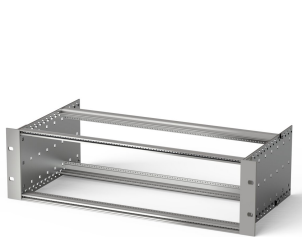

EuropacPRO 19" Subrack Kit for DIN Connector, Retrofit Shielding, 3 U, 175 mm

NUMĂR DE CATALOG

24563-191

Non-shielded subrack for Din Connector mounting EN 60603-2 (DIN 41612).

CERTIFICATIONS

CARACTERISTICI

Subrack with side panel type F ("flexible"), front 19" bracket included, depth-adjustable 19" bracket sold separately (not included in items delivered)

Aluminum construction

IP 20, in accordance with IEC 60529

Supplied as space-saving flat-pack

Horizontal rail type "light"

ATTRIBUTE PRODUS

Rack Height: 3U

Depth: 175mm

Package Quantity: 1

For Mounting: DIN Connector

Board Depth: 160mm

Gasket Type: Stainless Steel EMC (retrofitable)

Handle Included: No

Mounting: Rack

Complies With: IEC 60297-3-103

EMC Shielding: No

Finish: Anodized; Passivated

Material: Aluminiu

Product Type: Subrack/Chassis