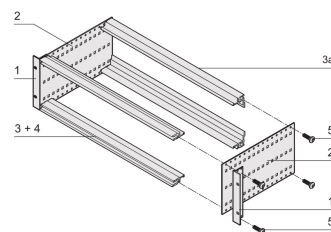

EuropacPRO 19" Subrack Kit for DIN Connector, Retrofit Shielding, 3 U, 175 mm

NUMĂR DE CATALOG

24563-191

Non-shielded subrack for Din Connector mounting EN 60603-2 (DIN 41612).

CERTIFICATIONS

CARACTERISTICI

Subrack with side panel type F ("flexible"), front 19" bracket included, depth-adjustable 19" bracket sold separately (not included in items delivered)

Aluminum construction

IP 20, in accordance with IEC 60529

Internal and external dimensions in accordance with: IEC 60297-3-100, -101, IEEE 1101.1

Rear horizontal rails for connector mounting (IEC 60603-2 / DIN 41612)

Modifications such as cutouts, different finishes or dimensions available

Supplied as space-saving flat-pack

Horizontal rail type "light"

ATTRIBUTE PRODUS

Rack Height: 3U

Depth: 175mm

Package Quantity: 1

For Mounting: DIN Connector

Board Depth: 160mm