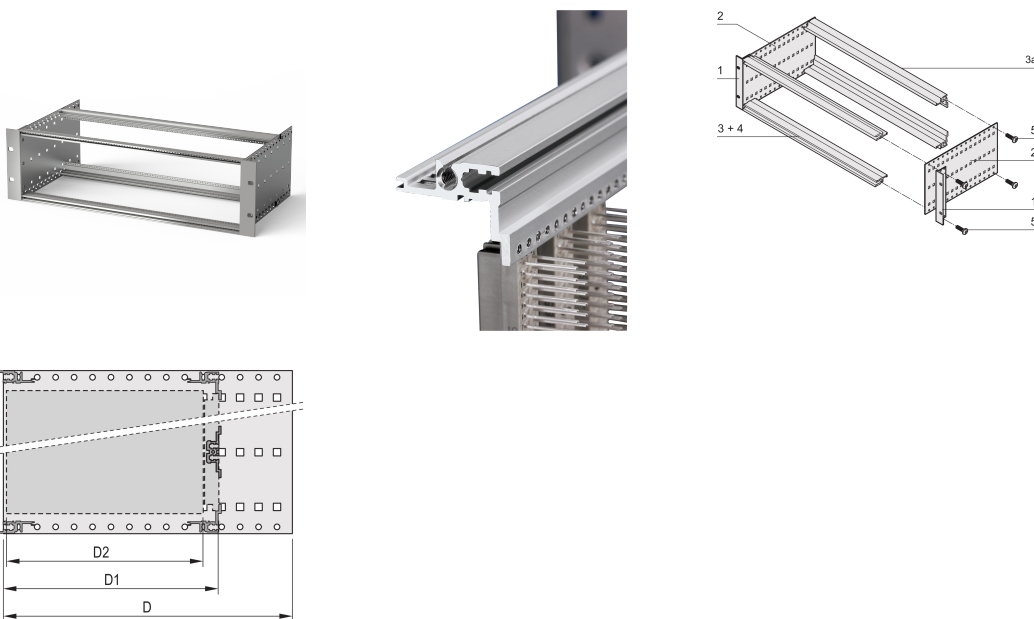

EuropacPRO 19" Subrack Kit for DIN Connector, Retrofit Shielding, 3 U, 355 mm

NUMĂR DE CATALOG

24563-194

Non-shielded subrack for Din Connector mounting EN 60603-2 (DIN 41612).

CERTIFICATIONS

CARACTERISTICI

Subrack with side panel type F ("flexible"), front 19" bracket included, depth-adjustable 19" bracket sold separately (not included in items delivered)

Aluminum construction

IP 20, in accordance with IEC 60529

Supplied as space-saving flat-pack

Horizontal rail type "light"

ATTRIBUTE PRODUS

Rack Height: 3U

Depth: 355mm

Package Quantity: 1

For Mounting: DIN Connector

Board Depth: 160mm; 220mm; 280mm; 340mm

Gasket Type: Stainless Steel EMC (retrofitable)

Handle Included: No

Mounting: Rack

Complies With: IEC 60297-3-103

EMC Shielding: No

Finish: Anodized; Passivated

Material: Aluminiu

Product Type: Subrack/Chassis