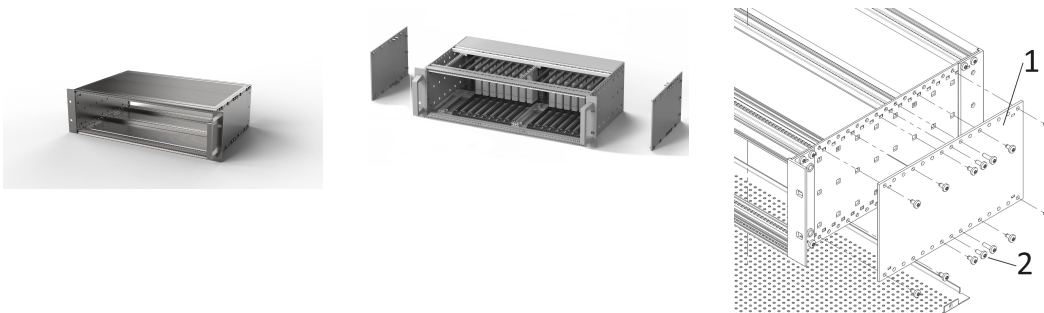

EuropacPRO Advanced EMC Side Panel Cover, 4U, 295 mm

NUMĂR DE CATALOG

24563-267

Aluminium Side panel 3mm to increase the EMC shielding effect of the subrack by covering the not needed cut-outs.

CERTIFICATIONS

CARACTERISTICI

Side panel covers for increased lateral RF shielding

Assembled on the outside of the standard side panel

Assembly material included

ATRIBUTE PRODUS

Rack Height: 4U

Depth: 295mm

Package Quantity: 2

EMC Shielding: Yes

Finish: Passivated

Length: 295mm

Material: Aluminiu

Product Family: EuropacPRO

Product Type: Side Panel

Type: Type H

Works With: Subracks

Package Unit: Pair

DETALII SUPLIMENTARE DESPRE PRODUS

Side panel and 19" bracket are tox-cold welded together. token = Clinching technique, without add aids. This takes place with special tools and high pressure.