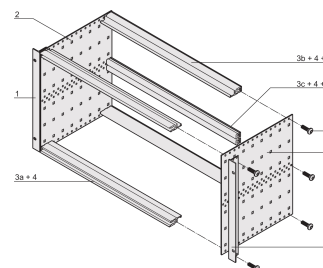

EuropacPRO 19" Subrack Kit for Backplane, Retrofit Shielding, 6 U, 175 mm

NUMĂR DE CATALOG

24563-431

Non-shielded subrack for backplane mounting.

CERTIFICATIONS

CARACTERISTICI

Subrack with side panel type F ("flexible"), front 19" bracket included, depth-adjustable 19" bracket sold separately (not included in items delivered)

Rear horizontal rail for backplane mounting with insulation strip

Aluminum construction

IP 20, in accordance with IEC 60529

Modifications such as cutouts, different finishes or dimensions available