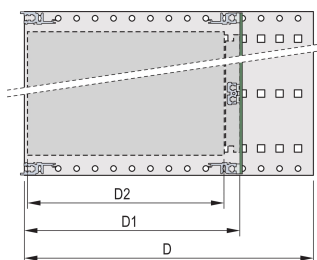

EuropacPRO 19" Subrack Kit for Backplane, Retrofit Shielding, 6 U, 295 mm

NUMĂR DE CATALOG

24563-433

Non-shielded subrack for backplane mounting.

CERTIFICATIONS

CARACTERISTICI

Subrack with side panel type F ("flexible"), front 19" bracket included, depth-adjustable 19" bracket sold separately (not included in items delivered)

Rear horizontal rail for backplane mounting with insulation strip

Aluminum construction

IP 20, in accordance with IEC 60529

Modifications such as cutouts, different finishes or dimensions available