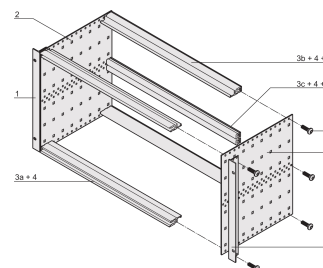

EuropacPRO 19" Subrack Kit for Backplane, Retrofit Shielding, 6 U, 295 mm

NUMĂR DE CATALOG

24563-433

Non-shielded subrack for backplane mounting.

CERTIFICATIONS

CARACTERISTICI

Subrack with side panel type F ("flexible"), front 19" bracket included, depth-adjustable 19" bracket sold separately (not included in items delivered)

Rear horizontal rail for backplane mounting with insulation strip

Aluminum construction

IP 20, in accordance with IEC 60529

Modifications such as cutouts, different finishes or dimensions available

Supplied as space-saving flat-pack

Horizontal rail type "light"

Internal and external dimensions in accordance with: IEC 60297-3-100, -101, IEEE 1101.1

ATTRIBUTE PRODUS

Rack Height: 6U

Depth: 295mm

Package Quantity: 1

For Mounting: Backplane

Board Depth: 160mm; 220mm; 280mm

Gasket Type: Stainless Steel EMC (retrofitable)

Handle Included: No

Mounting: Rack

Complies With: IEC 60297-3-103

EMC Shielding: No

Finish: Anodized; Passivated

Material: Aluminiu