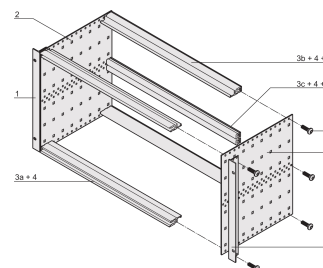

EuropacPRO 19" Subrack Kit for Backplane, Retrofit Shielding, 6 U, 415 mm

NUMĂR DE CATALOG

24563-435

Non-shielded subrack for backplane mounting.

CERTIFICATIONS

CARACTERISTICI

Subrack with side panel type F ("flexible"), front 19" bracket included, depth-adjustable 19" bracket sold separately (not included in items delivered)

Rear horizontal rail for backplane mounting with insulation strip

Aluminum construction

IP 20, in accordance with IEC 60529

Modifications such as cutouts, different finishes or dimensions available

Supplied as space-saving flat-pack

Horizontal rail type "light"

Internal and external dimensions in accordance with: IEC 60297-3-100, -101, IEEE 1101.1

ATTRIBUTE PRODUS

Rack Height: 6U

Depth: 415mm

Package Quantity: 1

For Mounting: Backplane

Board Depth: 160mm; 220mm; 280mm; 340mm

Gasket Type: Stainless Steel EMC (retrofittable)

Handle Included: No

Mounting: Rack

Complies With: IEC 60297-3-103

EMC Shielding: No

Finish: Anodized; Passivated

Material: Aluminiu