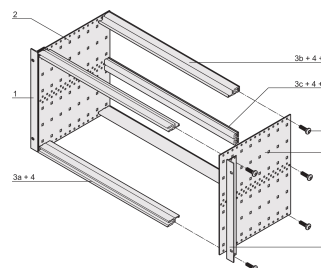

EuropacPRO 19" Subrack Kit for Backplane, Retrofit Shielding, 6 U, 475 mm

NUMĂR DE CATALOG

24563-436

Non-shielded subrack for backplane mounting.

CERTIFICATIONS

CARACTERISTICI

Subrack with side panel type F ("flexible"), front 19" bracket included, depth-adjustable 19" bracket sold separately (not included in items delivered)

Rear horizontal rail for backplane mounting with insulation strip

Aluminum construction

IP 20, in accordance with IEC 60529

Modifications such as cutouts, different finishes or dimensions available

Supplied as space-saving flat-pack

Horizontal rail type "light"

Internal and external dimensions in accordance with: IEC 60297-3-100, -101, IEEE 1101.1

ATTRIBUTE PRODUS

Rack Height: 6U

Depth: 475mm

Package Quantity: 1

For Mounting: Backplane

Board Depth: 160mm; 220mm; 280mm; 340mm

Gasket Type: Stainless Steel EMC (retrofittable)

Handle Included: No

Mounting: Rack

Complies With: IEC 60297-3-103

EMC Shielding: No

Finish: Anodized; Passivated

Material: Aluminiu