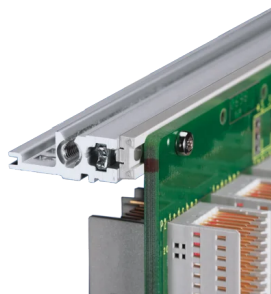

EuropacPRO 19" Subrack Kit for Backplane, Retrofit Shielding, 6 U, 475 mm

NUMĂR DE CATALOG

24563-436

Non-shielded subrack for backplane mounting.

CERTIFICATIONS

CARACTERISTICI

Subrack with side panel type F ("flexible"), front 19" bracket included, depth-adjustable 19" bracket sold separately (not included in items delivered)

Rear horizontal rail for backplane mounting with insulation strip

Aluminum construction

IP 20, in accordance with IEC 60529

Modifications such as cutouts, different finishes or dimensions available

Supplied as space-saving flat-pack

Horizontal rail type "light"

Internal and external dimensions in accordance with: IEC 60297-3-100, -101, IEEE 1101.1

ATTRIBUTE PRODUS

Rack Height: 6U

Depth: 475mm

Package Quantity: 1

For Mounting: Backplane

Board Depth: 160mm; 220mm; 280mm; 340mm

Gasket Type: Stainless Steel EMC (retrofittable)

Handle Included: No

Mounting: Rack

Complies With: IEC 60297-3-103

EMC Shielding: No

Finish: Anodized; Passivated

Material: Aluminiu