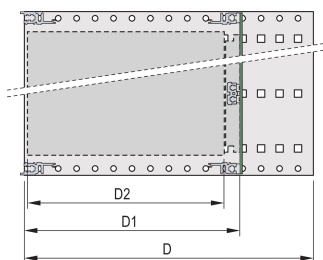

EuropacPRO 19" Subrack Kit for Backplane, Retrofit Shielding, 6 U, 475 mm

NUMĂR DE CATALOG

24563-436

Non-shielded subrack for backplane mounting.

CERTIFICATIONS

CARACTERISTICI

Subrack with side panel type F ("flexible"), front 19" bracket included, depth-adjustable 19" bracket sold separately (not included in items delivered)

Rear horizontal rail for backplane mounting with insulation strip

Aluminum construction

IP 20, in accordance with IEC 60529

Modifications such as cutouts, different finishes or dimensions available

Supplied as space-saving flat-pack

Horizontal rail type "light"

Internal and external dimensions in accordance with: IEC 60297-3-100, -101, IEEE 1101.1

ATTRIBUTE PRODUS

Rack Height: 6U

Depth: 475mm

Package Quantity: 1

For Mounting: Backplane

Board Depth: 160mm; 220mm; 280mm; 340mm

Gasket Type: Stainless Steel EMC (retrofittable)

Handle Included: No

Mounting: Rack

Complies With: IEC 60297-3-103

EMC Shielding: No

Finish: Anodized; Passivated

Material: Aluminiu