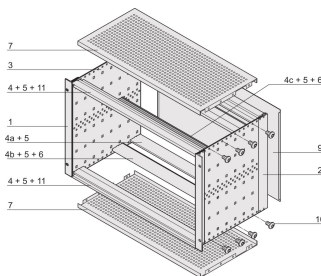

EuropacPRO 19" Subrack Kit for Backplane, Shielded, 6 U, 235 mm

NUMĂR DE CATALOG

24563-442

EMC Shielded subrack for backplane mounting, rear side covered by a rear panel.

CERTIFICATIONS

CARACTERISTICI

Subrack with side panel type F ("flexible"), front 19" bracket included, depth-adjustable 19" bracket sold separately (not included in items delivered)

Supplied as space-saving flat-pack

Modifications such as cutouts, different finishes or dimensions available

EMC of approximately 40 dB at 1 GHz, 30 dB at 2 GHz, assuming that the front is covered with shielded front panels, testing in accordance with VG 95373 part 15