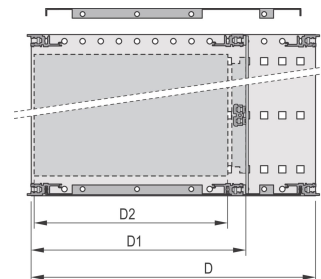

EuropacPRO 19" Subrack Kit for Backplane, Shielded, 6 U, 235 mm

NUMĂR DE CATALOG

24563-442

EMC Shielded subrack for backplane mounting, rear side covered by a rear panel.

CERTIFICATIONS

CARACTERISTICI

Subrack with side panel type F ("flexible"), front 19" bracket included, depth-adjustable 19" bracket sold separately (not included in items delivered)

Supplied as space-saving flat-pack

Modifications such as cutouts, different finishes or dimensions available

EMC of approximately 40 dB at 1 GHz, 30 dB at 2 GHz, assuming that the front is covered with shielded front panels, testing in accordance with VG 95373 part 15

IP 20, in accordance with IEC 60529

Aluminum construction

Internal and external dimensions in accordance with: IEC 60297-3-100, -101, IEEE 1101.1

Rear horizontal rail for backplane mounting with insulation strip