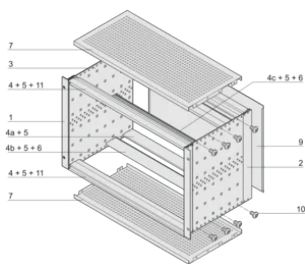

DIAGRAMS

AVERTIZARE

Produsele nVent trebuie instalate și utilizate numai așa cum este indicat în fișele de instrucțiuni și materialele de formare ale nVent. Fișele de instrucțiuni sunt disponibile pe www.nvent.com și de la reprezentantul dvs. de servicii clienți nVent. O instalare incorectă, o utilizare abuzivă, o aplicare greșită sau orice altă lipsă de respectare completă a instrucțiunilor și avertismentelor nVent poate duce la defectarea produsului, la deteriorarea proprietății, la răniri corporale grave și moarte și/sau poate anula garanția dvs.

North America

All locations
+1.763.422.2661
Chat with us:
nvent.com/schroff

Europe

Straubenhardt, Germany
+49.7082.794.0
Betschdorf, France
+33.3.88.90.64.90
Warsaw, Poland
+48.22.209.98.35
Assago, Italy
+39.02.932.7141
Chat with us:
nvent.com/schroff

Asia

Shanghai, China
+86.21.2412.6943
Qingdao, China
+86.532.8771.6101
Singapore
+65.6768.5800
Shin-Yokohama, Japan
+81.45.476.0271
Chat with us:
nvent.com/schroff

Middle East & India

Dubai, United Arab Emirates
+971.4.378.1700
Bangalore, India
+91.80.6715.2001
Istanbul, Turkey
+90.216.250.7374
Chat with us:
nvent.com/schroff

Portofoliul nostru puternic de mărci:

CADDY ERICO HOFFMAN ILSCO SCHROFF TRACHTE