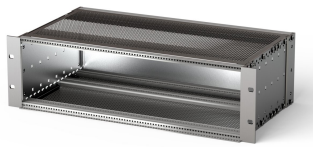

# EuropacPRO 19" Subrack Kit for Backplane, Shielded, 6 U, 295 mm

NUMĂR DE CATALOG

24563-443

EMC Shielded subrack for backplane mounting, rear side covered by a rear panel.

## CARACTERISTICI

---

Subrack with side panel type F ("flexible"), front 19" bracket included, depth-adjustable 19" bracket sold separately (not included in items delivered)

Supplied as space-saving flat-pack