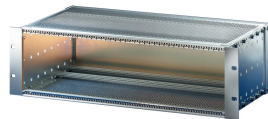

# EuropacPRO 19" Subrack Kit for Backplane, Shielded, 6 U, 295 mm

NUMĂR DE CATALOG

24563-443

EMC Shielded subrack for backplane mounting, rear side covered by a rear panel.

## CARACTERISTICI

---

Subrack with side panel type F ("flexible"), front 19" bracket included, depth-adjustable 19" bracket sold separately (not included in items delivered)

Supplied as space-saving flat-pack