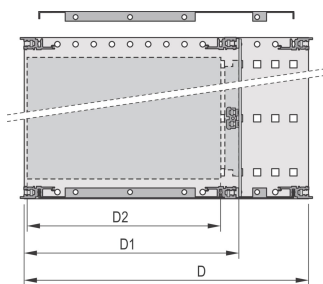

EuropacPRO 19" Subrack Kit for Backplane, Shielded, 6 U, 295 mm

NUMĂR DE CATALOG

24563-443

EMC Shielded subrack for backplane mounting, rear side covered by a rear panel.

CERTIFICATIONS