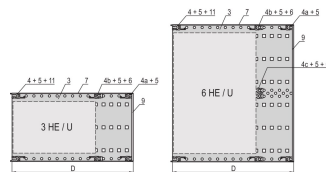

EuropacPRO 19" Subrack Kit for Backplane, Shielded, 6 U, 295 mm

NUMĂR DE CATALOG

24563-443

EMC Shielded subrack for backplane mounting, rear side covered by a rear panel.

CERTIFICATIONS