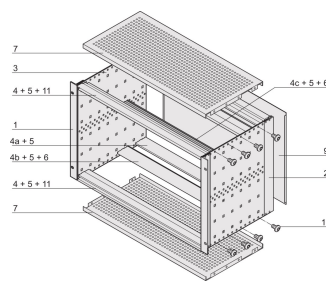

EuropacPRO 19" Subrack Kit for Backplane, Shielded, 6 U, 295 mm

NUMĂR DE CATALOG

24563-443

EMC Shielded subrack for backplane mounting, rear side covered by a rear panel.

CERTIFICATIONS