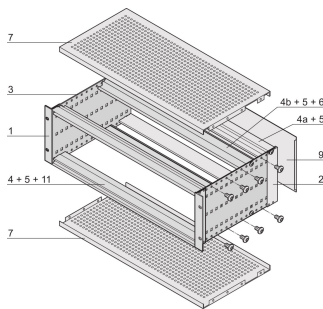

EuropacPRO 19" Subrack Kit for Backplane, Shielded, 6 U, 295 mm

NUMĂR DE CATALOG

24563-443

EMC Shielded subrack for backplane mounting, rear side covered by a rear panel.

CERTIFICATIONS