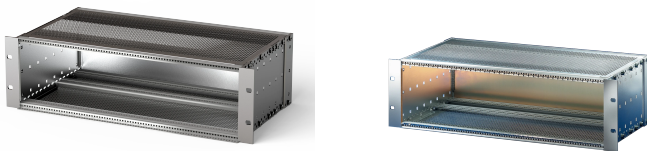

# EuropacPRO 19" Subrack Kit for Backplane, Shielded, 6 U, 355 mm

## NUMĂR DE CATALOG

**24563-444**

EMC Shielded subrack for backplane mounting, rear side covered by a rear panel.

## CARACTERISTICI

Subrack with side panel type F ("flexible"), front 19" bracket included, depth-adjustable 19" bracket sold separately (not included in items delivered)

Supplied as space-saving flat-pack