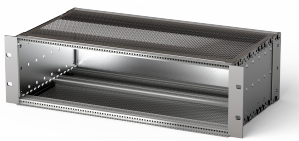

## NUMĂR DE CATALOG

**24563-445**

EMC Shielded subrack for backplane mounting, rear side covered by a rear panel.

## CARACTERISTICI

Subrack with side panel type F ("flexible"), front 19" bracket included, depth-adjustable 19" bracket sold separately (not included in items delivered)

Supplied as space-saving flat-pack