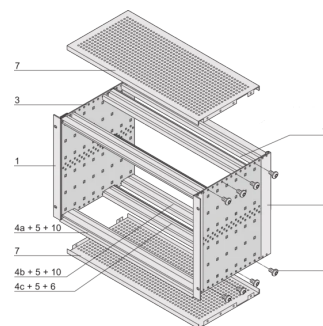

EuropacPRO 19" Subrack Kit for Backplane, Shielded, CompactPCI, 6 U, 235 mm

NUMĂR DE CATALOG

24563-452

EMC Shielded subrack for backplane mounting, for CPCI application.

CERTIFICATIONS

CARACTERISTICI

Subrack with side panel type F ("flexible") for CompactPCI plug-in units with high insertion and withdrawal forces

Aluminum construction

Rear horizontal rail for backplane mounting with insulation strip

Internal and external dimensions in accordance with: IEC 60297-3-100, -101, -102, -103, -104, IEEE 1101.1, IEEE 1101.10/11