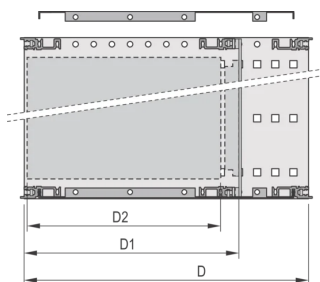

EuropacPRO 19" Subrack Kit for Backplane, Shielded, CompactPCI, 6 U, 235 mm

NUMĂR DE CATALOG

24563-452

EMC Shielded subrack for backplane mounting, for CPCI application.

CERTIFICATIONS

CARACTERISTICI

Subrack with side panel type F ("flexible") for CompactPCI plug-in units with high insertion and withdrawal forces

Aluminum construction

Rear horizontal rail for backplane mounting with insulation strip

Internal and external dimensions in accordance with: IEC 60297-3-100, -101, -102, -103, -104, IEEE 1101.1, IEEE 1101.10/11