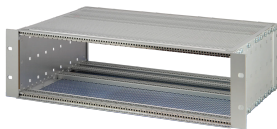

EuropacPRO 19" Subrack Kit for Backplane, Shielded, CompactPCI, 6 U, 235 mm

NUMĂR DE CATALOG

24563-452

EMC Shielded subrack for backplane mounting, for CPCI application.