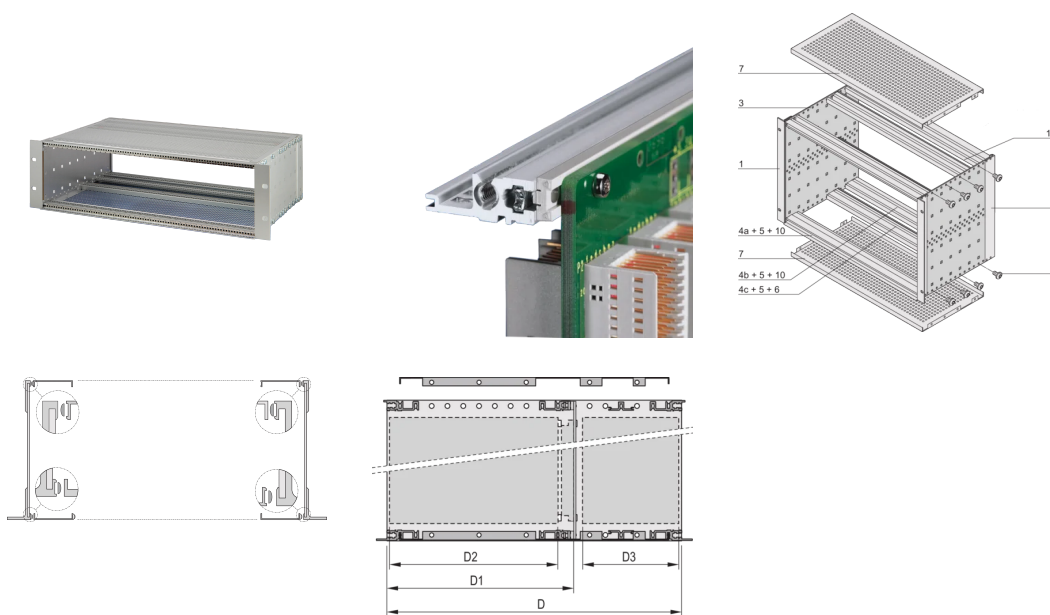

EuropacPRO 19" Subrack Kit for Backplane, Shielded, CompactPCI, 6 U, 275 mm

NUMĂR DE CATALOG

24563-457

EMC Shielded subrack for backplane mounting, for CPCI application.

CERTIFICATIONS

CARACTERISTICI

Subrack with side panel type F ("flexible") for CompactPCI plug-in units with high insertion and withdrawal forces

Aluminum construction

Rear horizontal rail for backplane mounting with insulation strip

Internal and external dimensions in accordance with: IEC 60297-3-100, -101, -102, -103, -104, IEEE 1101.1, IEEE 1101.10/11

Supplied as space-saving flat-pack

IP 20, in accordance with IEC 60529

Horizontal rail type "Heavy"

ATTRIBUTE PRODUS

Rack Height: 6U

Depth (D): 275mm

Rear I/O: Yes

Package Quantity: 1

For Mounting: Backplane

Board Depth: 80mm; 160mm

Gasket Type: Textile EMC

Handle Included: No

Mounting: Rack

Complies With: IEC 60297-3-103; IEEE 1101.10; IEEE 1101.11

EMC Shielding: Yes

Finish: Anodized; Passivated