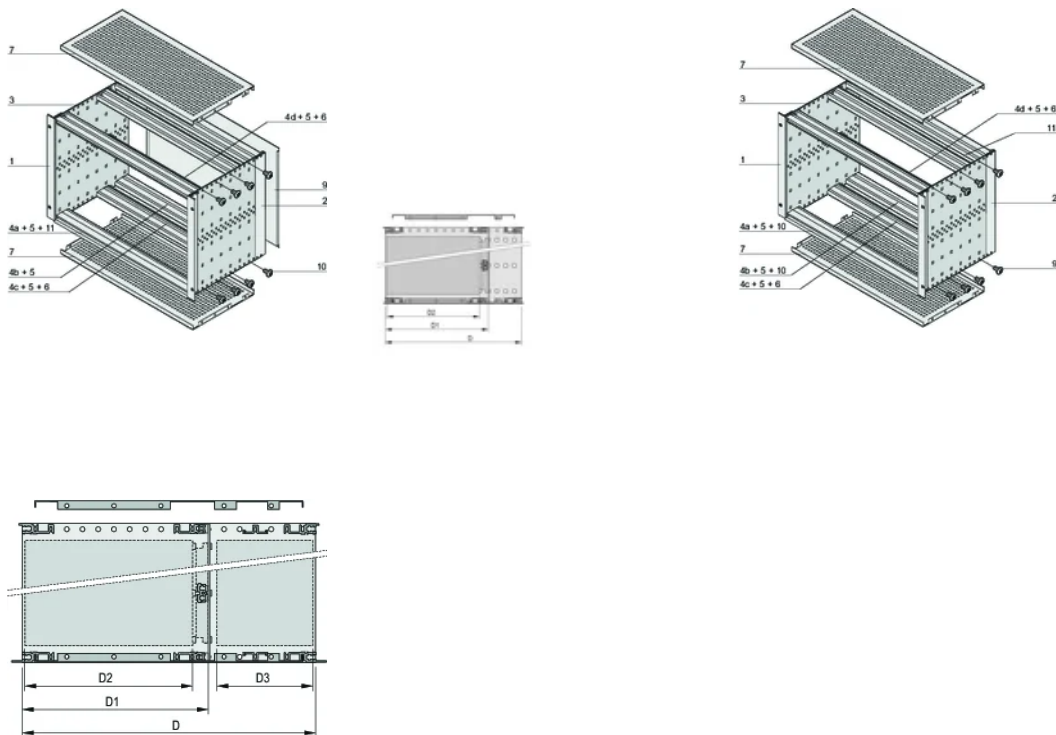

DIAGRAMS

AVERTIZARE

Produsele nVent trebuie instalate și utilizate numai așa cum este indicat în fișele de instrucțiuni și materialele de formare ale nVent. Fișele de instrucțiuni sunt disponibile pe www.nvent.com și de la reprezentantul dvs. de servicii clienți nVent. O instalare incorectă, o utilizare abuzivă, o aplicare greșită sau orice altă lipsă de respectare completă a instrucțiunilor și avertismentelor nVent poate duce la defectarea produsului, la deteriorarea proprietății, la răniri corporale grave și moarte și/sau poate anula garanția dvs.

North America

All locations
+1.763.422.2661
Chat with us:
nvent.com/schroff

Europe

Straubenhardt, Germany
+49.7082.794.0
Betschdorf, France
+33.3.88.90.64.90
Warsaw, Poland
+48.22.209.98.35
Assago, Italy
+39.02.932.7141
Chat with us:
nvent.com/schroff

Asia

Shanghai, China
+86.21.2412.6943
Qingdao, China
+86.532.8771.6101
Singapore
+65.6768.5800
Shin-Yokohama, Japan
+81.45.476.0271
Chat with us:
nvent.com/schroff

Middle East & India

Dubai, United Arab Emirates
+971.4.378.1700
Bangalore, India
+91.80.6715.2001
Istanbul, Turkey
+90.216.250.7374
Chat with us:
nvent.com/schroff

Portofoliul nostru puternic de mărci:

CADDY ERICO HOFFMAN ILSCO SCHROFF TRACHTE