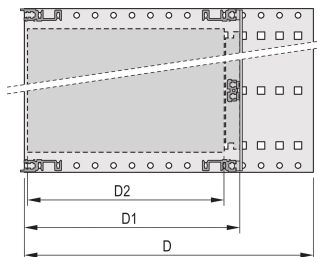

EuropacPRO 19" Subrack Kit for Backplane, Heavy, Retrofit Shielding, 6 U, 175 mm

NUMĂR DE CATALOG

24563-461

Rear horizontal rail for backplane mounting with insulation strip

CERTIFICATIONS

CARACTERISTICI

Horizontal rail type "Heavy"

Shock and Vibration resistance up to 5 g

IP 20, in accordance with IEC 60529

Shock and vibration tested to the German "Bahn" standards BN 411002, BN 411003

Internal and external dimensions in accordance with: IEC 60297-3-100, -101, IEEE 1101.1