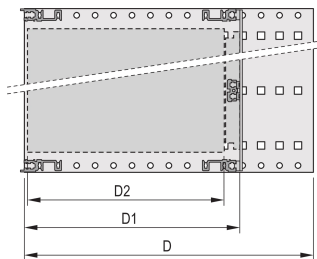

EuropacPRO 19" Subrack Kit for Backplane, Heavy, Retrofit Shielding, 6 U, 295 mm

NUMĂR DE CATALOG

24563-463

Rear horizontal rail for backplane mounting with insulation strip

CERTIFICATIONS

CARACTERISTICI

Horizontal rail type "Heavy"

Shock and Vibration resistance up to 5 g

IP 20, in accordance with IEC 60529

Shock and vibration tested to the German "Bahn" standards BN 411002, BN 411003

Internal and external dimensions in accordance with: IEC 60297-3-100, -101, IEEE 1101.1

Board Depth: 160mm; 220mm; 280mm

Gasket Type: Textile EMC

Shock and Vibration Tolerance: 5g (force)

Handle Included: No

Mounting: Rack

Complies With: IEC 60297-3-103

EMC Shielding: No

Finish: Anodized; Passivated

Material: Aluminiu

Product Type: Subrack/Chassis

Rack Width: 84HP

Static Load: 15kg

Net Weight: 2.2kg

DETALII SUPLIMENTARE DESPRE PRODUS

Individual configuration: broad range of variants in height, width and depth; guide rails for a wide variety of applications; interior options; accessories and mounting material.