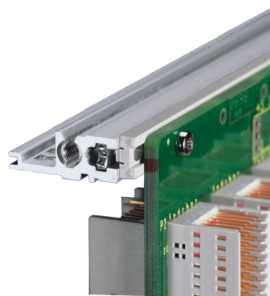

EuropacPRO 19" Subrack Kit for Backplane, Heavy, Retrofit Shielding, 6 U, 355 mm

NUMĂR DE CATALOG

24563-464

Rear horizontal rail for backplane mounting with insulation strip

CERTIFICATIONS

CARACTERISTICI

Horizontal rail type "Heavy"

Shock and Vibration resistance up to 5 g

IP 20, in accordance with IEC 60529

Shock and vibration tested to the German "Bahn" standards BN 411002, BN 411003

Internal and external dimensions in accordance with: IEC 60297-3-100, -101, IEEE 1101.1

Board Depth: 160mm; 220mm; 280mm; 340mm

Gasket Type: Textile EMC

Shock and Vibration Tolerance: 5g (force)

Handle Included: No

Mounting: Rack

Complies With: IEC 60297-3-103

EMC Shielding: No

Finish: Anodized; Passivated