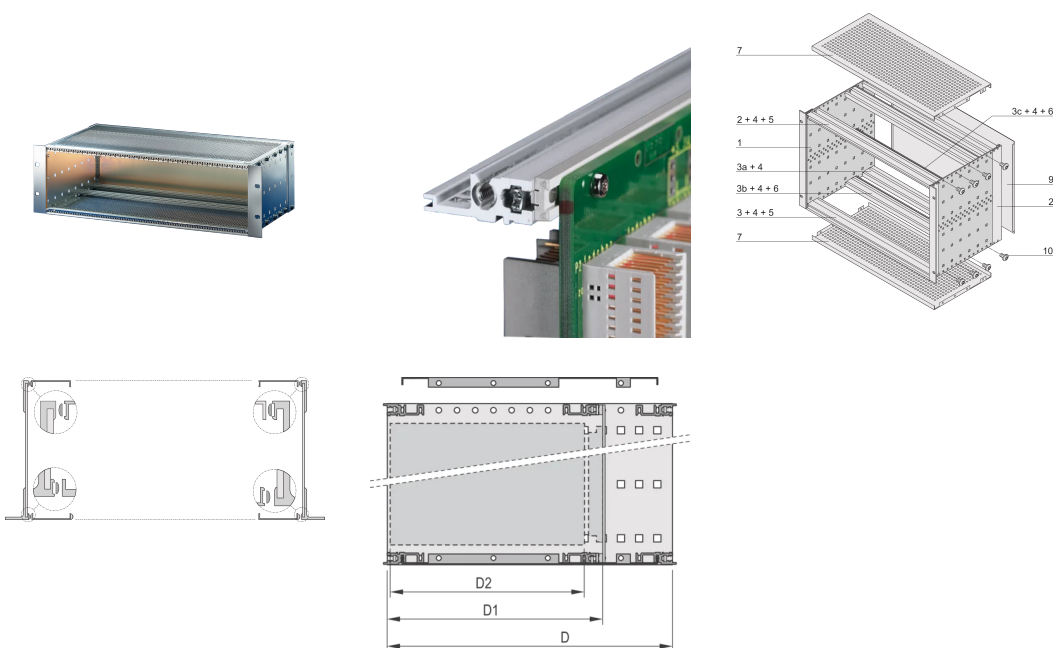

EuropacPRO 19" Subrack Kit for Backplane, Heavy, Shielded, 6 U, 235 mm

NUMĂR DE CATALOG

24563-472

EMC Shielded subrack for backplane mounting, heavy version with tox welded side panels.

CERTIFICATIONS

CARACTERISTICI

Subrack with side panel type H ("Heavy"), 19" bracket is firmly fixed to side panel (tox-cold welded)

Modifications such as cutouts, different finishes or dimensions available

Supplied as space-saving flat-pack

Aluminum construction

Horizontal rail type "Heavy"

Rear horizontal rail for backplane mounting with insulation strip

EMC of approximately 40 dB at 1 GHz, 30 dB at 2 GHz, assuming that the front is covered with shielded front panels, testing in accordance with VG 95373 part 15

ATTRIBUTE PRODUS

Rack Height: 6U

Depth (D): 235mm

Package Quantity: 1

For Mounting: Backplane

Board Depth: 160mm; 220mm

Gasket Type: Textile EMC

Shock and Vibration Tolerance: 5g (force)