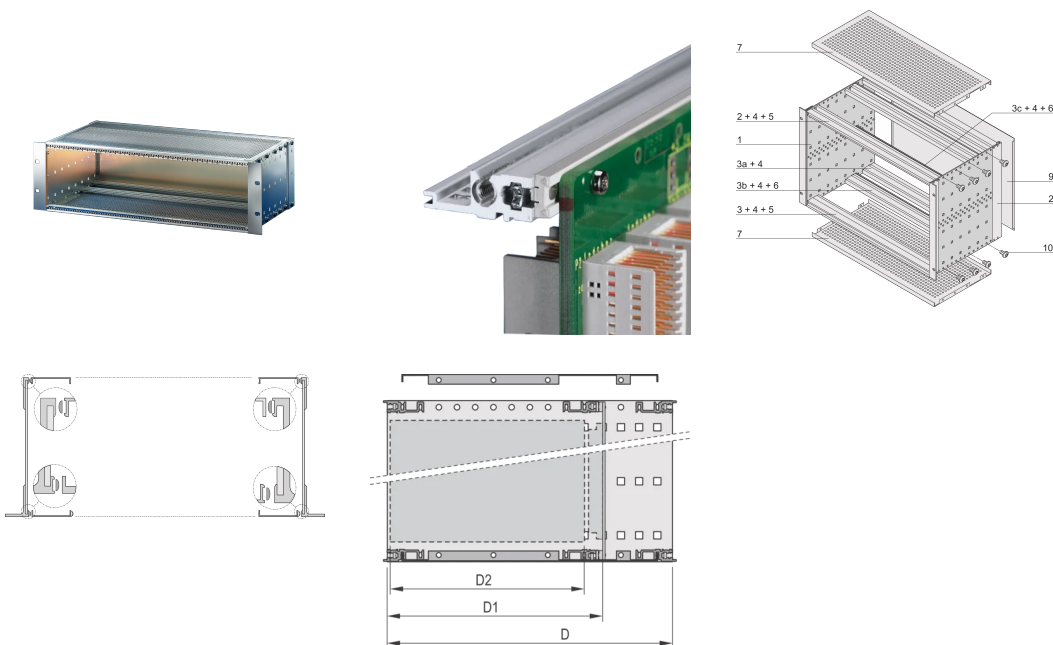

EuropacPRO 19" Subrack Kit for Backplane, Heavy, Shielded, 6 U, 295 mm

NUMĂR DE CATALOG

24563-473

EMC Shielded subrack for backplane mounting, heavy version with tox welded side panels.

CERTIFICATIONS

CARACTERISTICI

Subrack with side panel type H ("Heavy"), 19" bracket is firmly fixed to side panel (tox-cold welded)

Modifications such as cutouts, different finishes or dimensions available

Supplied as space-saving flat-pack

Aluminum construction

Horizontal rail type "Heavy"

Rear horizontal rail for backplane mounting with insulation strip

EMC of approximately 40 dB at 1 GHz, 30 dB at 2 GHz, assuming that the front is covered with shielded front panels, testing in accordance with VG 95373 part 15

ATTRIBUTE PRODUS

Rack Height: 6U

Depth (D): 295mm

Package Quantity: 1

For Mounting: Backplane

Board Depth: 160mm; 220mm; 280mm

Gasket Type: Textile EMC

Shock and Vibration Tolerance: 5g (force)