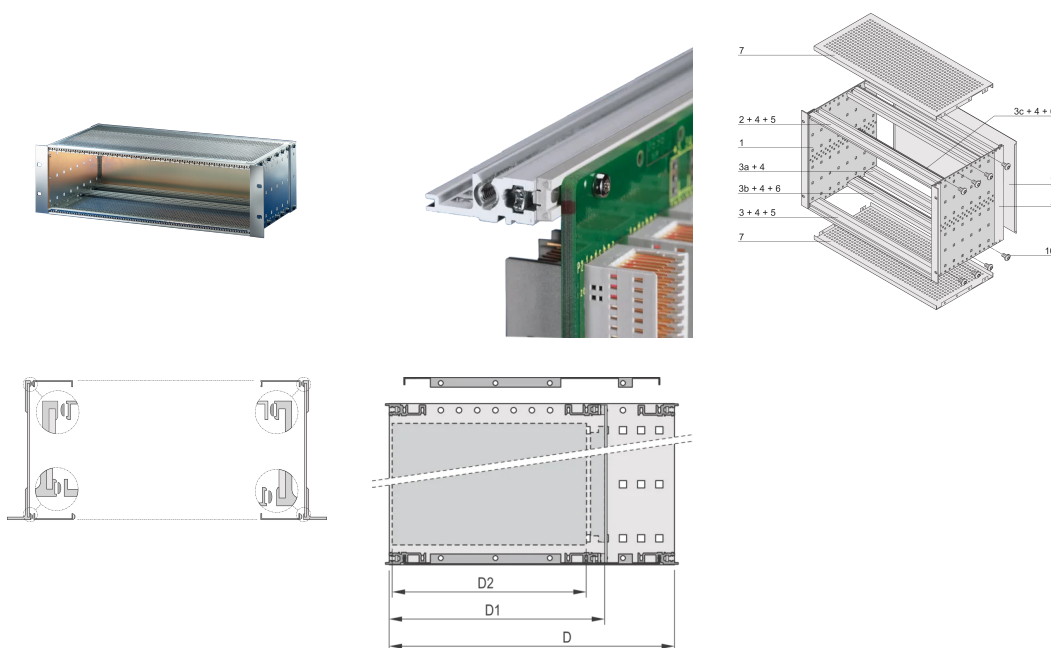

# EuropacPRO 19" Subrack Kit for Backplane, Heavy, Shielded, 6 U, 355 mm

NUMĂR DE CATALOG

24563-474

EMC Shielded subrack for backplane mounting, heavy version with tox welded side panels.

## CARACTERISTICI

Subrack with side panel type H ("Heavy"), 19" bracket is firmly fixed to side panel (tox-cold welded)

Modifications such as cutouts, different finishes or dimensions available

Supplied as space-saving flat-pack

## ATTRIBUTE PRODUS

---

Rack Height: 6U

Depth (D): 355mm

Package Quantity: 1

For Mounting: Backplane

Board Depth: 160mm; 220mm; 280mm

Gasket Type: Textile EMC