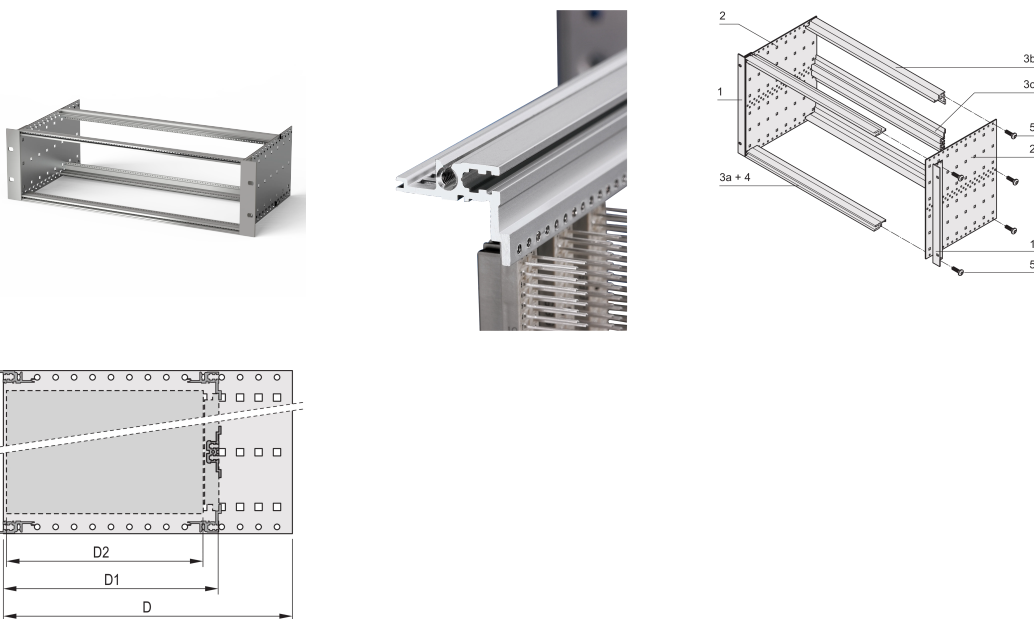

EuropacPRO 19" Subrack Kit for DIN Connector, Retrofit Shielding, 6 U, 175 mm

NUMĂR DE CATALOG

24563-491

Non-shielded subrack for Din Connector mounting EN 60603-2 (DIN 41612).

CERTIFICATIONS

CARACTERISTICI

Subrack with side panel type F ("flexible"), front 19" bracket included, depth-adjustable 19" bracket sold separately (not included in items delivered)

Aluminum construction

IP 20, in accordance with IEC 60529

Supplied as space-saving flat-pack

Horizontal rail type "light"

ATTRIBUTE PRODUS

Rack Height: 6U

Depth: 175mm

Package Quantity: 1

For Mounting: DIN Connector

Board Depth: 160mm

Gasket Type: Stainless Steel EMC (retrofitable)

Handle Included: No

Mounting: Rack

Complies With: IEC 60297-3-103

EMC Shielding: No

Finish: Anodized; Passivated

Material: Aluminiu

Product Type: Subrack/Chassis