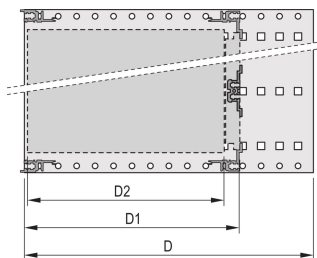

EuropacPRO 19" Subrack Kit for DIN Connector, Retrofit Shielding, 6 U, 235 mm

NUMĂR DE CATALOG

24563-492

Non-shielded subrack for Din Connector mounting EN 60603-2 (DIN 41612).

CERTIFICATIONS

CARACTERISTICI

Subrack with side panel type F ("flexible"), front 19" bracket included, depth-adjustable 19" bracket sold separately (not included in items delivered)

Aluminum construction

IP 20, in accordance with IEC 60529

Internal and external dimensions in accordance with: IEC 60297-3-100, -101, IEEE 1101.1

Rear horizontal rails for connector mounting (IEC 60603-2 / DIN 41612)