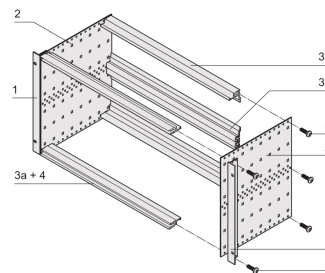

EuropacPRO 19" Subrack Kit for DIN Connector, Retrofit Shielding, 6 U, 235 mm

NUMĂR DE CATALOG

24563-492

Non-shielded subrack for Din Connector mounting EN 60603-2 (DIN 41612).

CERTIFICATIONS

CARACTERISTICI

Subrack with side panel type F ("flexible"), front 19" bracket included, depth-adjustable 19" bracket sold separately (not included in items delivered)

Aluminum construction

IP 20, in accordance with IEC 60529

Internal and external dimensions in accordance with: IEC 60297-3-100, -101, IEEE 1101.1

Rear horizontal rails for connector mounting (IEC 60603-2 / DIN 41612)