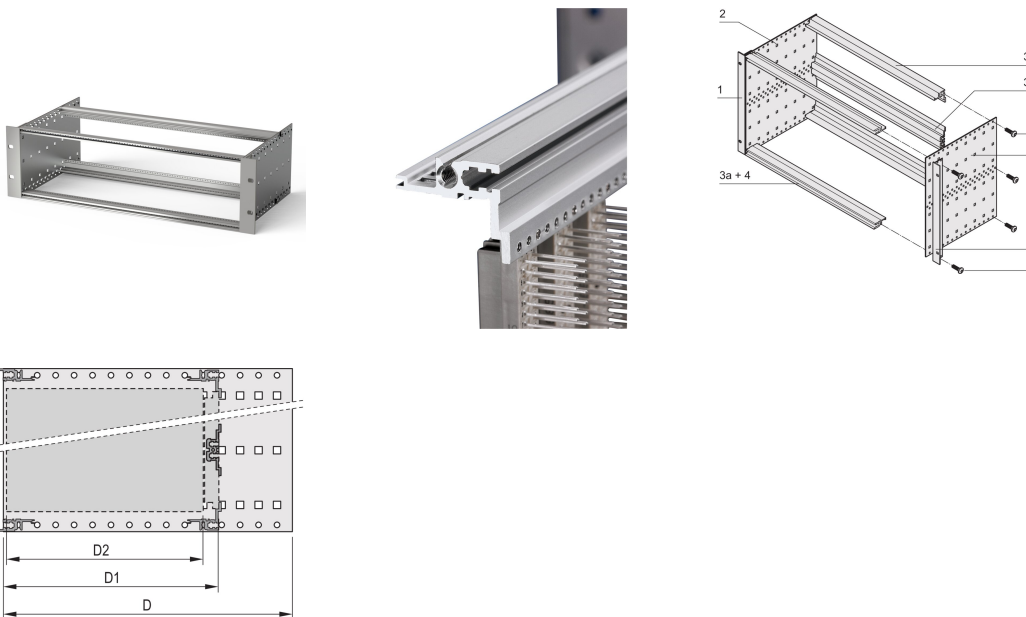

EuropacPRO 19" Subrack Kit for DIN Connector, Retrofit Shielding, 6 U, 295 mm

NUMĂR DE CATALOG

24563-493

Non-shielded subrack for Din Connector mounting EN 60603-2 (DIN 41612).

CERTIFICATIONS

CARACTERISTICI

Subrack with side panel type F ("flexible"), front 19" bracket included, depth-adjustable 19" bracket sold separately (not included in items delivered)

Aluminum construction

IP 20, in accordance with IEC 60529

Supplied as space-saving flat-pack

Horizontal rail type "light"

ATTRIBUTE PRODUS

Rack Height: 6U

Depth: 295mm

Package Quantity: 1

For Mounting: DIN Connector

Board Depth: 160mm; 220mm; 280mm

Gasket Type: Stainless Steel EMC (retrofitable)

Handle Included: No

Mounting: Rack

Complies With: IEC 60297-3-103

EMC Shielding: No

Finish: Anodized; Passivated

Material: Aluminiu

Product Type: Subrack/Chassis