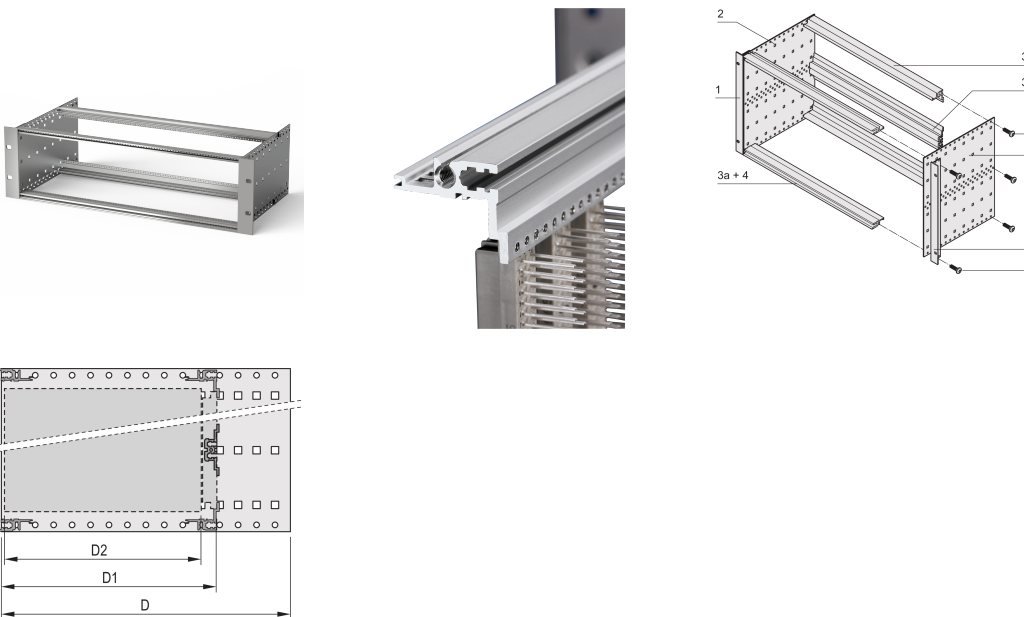

EuropacPRO 19" Subrack Kit for DIN Connector, Retrofit Shielding, 6 U, 355 mm

NUMĂR DE CATALOG

24563-494

Non-shielded subrack for Din Connector mounting EN 60603-2 (DIN 41612).

CERTIFICATIONS

CARACTERISTICI

Subrack with side panel type F ("flexible"), front 19" bracket included, depth-adjustable 19" bracket sold separately (not included in items delivered)

Aluminum construction

IP 20, in accordance with IEC 60529

Supplied as space-saving flat-pack

Horizontal rail type "light"

ATTRIBUTE PRODUS

Rack Height: 6U

Depth: 355mm

Package Quantity: 1

For Mounting: DIN Connector

Board Depth: 160mm; 220mm; 280mm; 340mm

Gasket Type: Stainless Steel EMC (retrofittable)

Handle Included: No

Mounting: Rack

Complies With: IEC 60297-3-103

EMC Shielding: No

Finish: Anodized; Passivated

Material: Aluminiu

Product Type: Subrack/Chassis