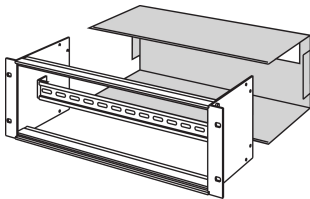

Hood for 19" module support

NUMĂR DE CATALOG

24564-100

Hood to cover the rear side of 19" module support.

CERTIFICATIONS

CARACTERISTICI

For assembly at rear on 19" module supports

Rear cut out for cable entry (351 x 40mm) cover through two brush strips

Rear hood prepared for grounding kit

Brush strip (self-adhesive): Plastic PVC (RAL7032), Bristle: Nylon black

ATTRIBUTE PRODUS

Product Type: Cover

Product Family: EuropacPRO

Type: Rear Hood

Works With: Subracks

Rack Height: 3U

Height: 132.5mm

Rack Width: 84HP

Width: 431.5mm

Depth: 88.3mm

Material: Aluminiu