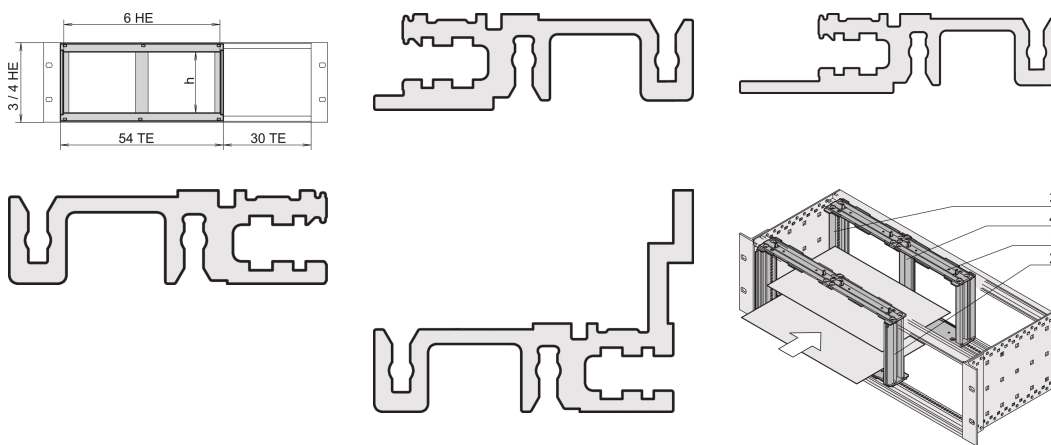

# Board Cage for Horizontal Board Installation, 3 U, 20 HP, Front Rail With Long Lip

## NUMĂR DE CATALOG

**24564-118**

Board cage for horizontal boards offers the option to insert 6 U boards in a 3 or 4 U high subracks or desktop cases. Please add a front front panel to cover the assembly Kit.

## CARACTERISTICI

For horizontal mounting of double Euroboards in 3 or 4 U high subracks/cases

## ATTRIBUTE PRODUS

Rack Height: 3U

Rack Width: 20HP

Package Quantity: 1

Material: Aluminiu; Zinc Alloy

Product Family: EuropacPRO

Product Type: Mounting Kit

Type: Horizontal Board Mounting; With Long Lip