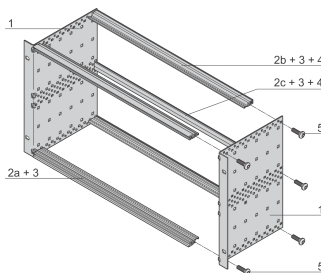

EuropacPRO 19" Subrack Kit for Backplane, Light, Unshielded, 3 U, 175 mm

NUMĂR DE CATALOG

24564-131

Non-EMC shielded subrack for backplane mounting, light version.

CERTIFICATIONS

CARACTERISTICI

Subrack with side panel type L ("light") with integrated 19" support brackets

Horizontal rail type "light"

Aluminum construction

Rear horizontal rails for backplane mounting with insulation strip

Installed load up to 7.5 kg

Supplied as space-saving flat-pack

Internal and external dimensions in accordance with: IEC 60297-3-100, -101, IEEE 1101.1

Modifications such as cutouts, different finishes or dimensions available

ATTRIBUTE PRODUS

Rack Height: 3U

Depth: 175mm

Package Quantity: 1

For Mounting: Backplane

Board Depth: 160mm

Handle Included: No