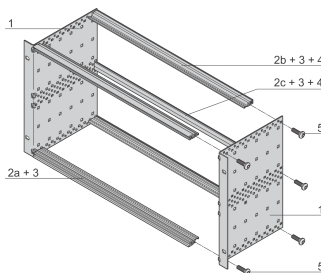

EuropacPRO 19" Subrack Kit for Backplane, Light, Unshielded, 3 U, 295 mm

NUMĂR DE CATALOG

24564-133

Non-EMC shielded subrack for backplane mounting, light version.

CERTIFICATIONS

CARACTERISTICI

Subrack with side panel type L ("light") with integrated 19" support brackets

Horizontal rail type "light"

Aluminum construction

Rear horizontal rails for backplane mounting with insulation strip

Installed load up to 7.5 kg

Supplied as space-saving flat-pack

Internal and external dimensions in accordance with: IEC 60297-3-100, -101, IEEE 1101.1

Modifications such as cutouts, different finishes or dimensions available

ATTRIBUTE PRODUS

Rack Height: 3U

Depth: 295mm

Package Quantity: 1

For Mounting: Backplane

Board Depth: 160mm; 220mm; 280mm

Handle Included: No