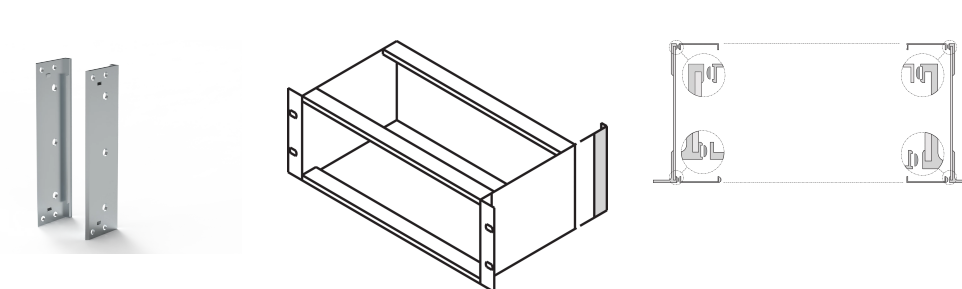

# EuropacPRO Rear Angle for Textile EMC Gasket for Side Panel, 3 U

## NUMĂR DE CATALOG

24564-199

EuropacPro rear angle for Textile EMC Gasket, out of Aluminum extrusion with etched surface. Rear hood cannot be mounted simultaneously.

## CARACTERISTICI

Required for rear shielding

Also useable at the front if you use a depth-adjustable 19" support bracket

## ATTRIBUTE PRODUS

Rack Height: 3U

Package Quantity: 2

Height: 132.6mm

Material: Aluminiu

Product Family: EuropacPRO

Product Type: Cover

Type: Rear Angle