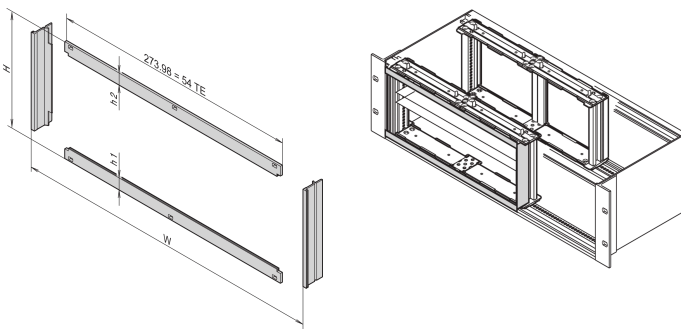

Front Frame for EMC Shielding for Horizontal Boards Mounting, 4 U, 28 HP

NUMĂR DE CATALOG

24564-209

Front frame installation provides the contact between subracks and assemblies. It must be used if a customer has selected a horizontal board mounting Kit.

CERTIFICATIONS

CARACTERISTICI

Front frame installation provides the contact between subracks and assemblies

ATTRIBUTE PRODUS

Rack Height: 4U

Rack Width: 28HP

Package Quantity: 1

Finish: Anodized; Passivated

Material: Aluminiu

Product Family: EuropacPRO

Product Type: Side Panel

Works With: Subracks

Net Weight: 0.123kg

DETALII SUPLIMENTARE DESPRE PRODUS

H=128.40 mm, h1=h2= 13.23 mm.

EMC contact strip, stainless steel, see Sub-assemblies/Front panels.