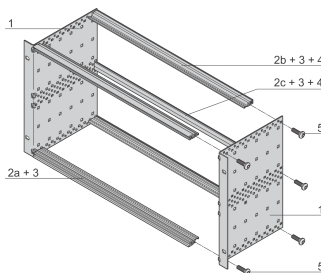

EuropacPRO 19" Subrack Kit for Backplane, Light, Unshielded, 6 U, 175 mm

NUMĂR DE CATALOG

24564-431

Non-EMC shielded subrack for backplane mounting, light version.

CERTIFICATIONS

CARACTERISTICI

Subrack with side panel type L ("light") with integrated 19" support brackets

Horizontal rail type "light"

Aluminum construction

Rear horizontal rails for backplane mounting with insulation strip

Installed load up to 7.5 kg