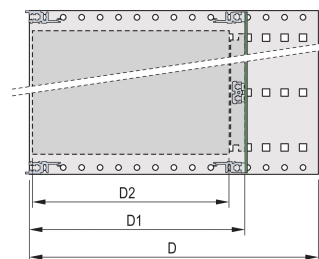

EuropacPRO 19" Subrack Kit for Backplane, Light, Unshielded, 6 U, 235 mm

NUMĂR DE CATALOG

24564-432

Non-EMC shielded subrack for backplane mounting, light version.

CERTIFICATIONS

CARACTERISTICI

Subrack with side panel type L ("light") with integrated 19" support brackets

Horizontal rail type "light"

Aluminum construction

Rear horizontal rails for backplane mounting with insulation strip

Installed load up to 7.5 kg