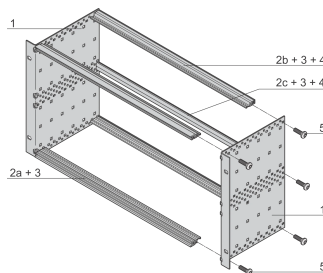

EuropacPRO 19" Subrack Kit for Backplane, Light, Unshielded, 6 U, 235 mm

NUMĂR DE CATALOG

24564-432

Non-EMC shielded subrack for backplane mounting, light version.

CERTIFICATIONS

CARACTERISTICI

Subrack with side panel type L ("light") with integrated 19" support brackets

Horizontal rail type "light"

Aluminum construction

Rear horizontal rails for backplane mounting with insulation strip

Installed load up to 7.5 kg

Supplied as space-saving flat-pack

Internal and external dimensions in accordance with: IEC 60297-3-100, -101, IEEE 1101.1

Modifications such as cutouts, different finishes or dimensions available

ATTRIBUTE PRODUS

Rack Height: 6U

Depth: 235mm

Package Quantity: 1

For Mounting: Backplane

Board Depth: 160mm; 220mm

Handle Included: No