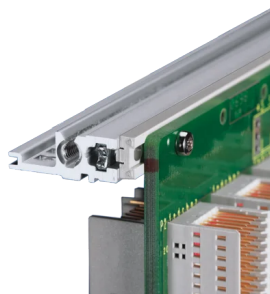

EuropacPRO 19" Subrack Kit for Backplane, Light, Unshielded, 6 U, 235 mm

NUMĂR DE CATALOG

24564-432

Non-EMC shielded subrack for backplane mounting, light version.

CERTIFICATIONS

CARACTERISTICI

Subrack with side panel type L ("light") with integrated 19" support brackets

Horizontal rail type "light"

Aluminum construction

Rear horizontal rails for backplane mounting with insulation strip

Installed load up to 7.5 kg

Supplied as space-saving flat-pack

Internal and external dimensions in accordance with: IEC 60297-3-100, -101, IEEE 1101.1

Modifications such as cutouts, different finishes or dimensions available

ATTRIBUTE PRODUS

Rack Height: 6U

Depth: 235mm

Package Quantity: 1

For Mounting: Backplane

Board Depth: 160mm; 220mm

Handle Included: No

Mounting: Rack

Complies With: IEC 60297-3-100; IEC 60297-3-101; IEEE 1101.1

EMC Shielding: No

Finish: Anodized; Passivated

Material: Aluminiu

Product Type: Subrack/Chassis

Rack Width: 84HP

Static Load: 7.5kg