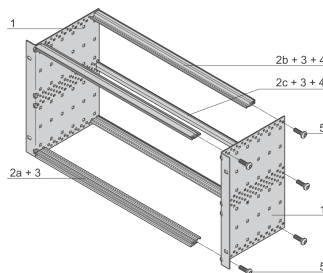

EuropacPRO 19" Subrack Kit for Backplane, Light, Unshielded, 6 U, 295 mm

NUMĂR DE CATALOG

24564-433

Non-EMC shielded subrack for backplane mounting, light version.

CERTIFICATIONS

CARACTERISTICI

Subrack with side panel type L ("light") with integrated 19" support brackets

Horizontal rail type "light"

Aluminum construction

Rear horizontal rails for backplane mounting with insulation strip

Installed load up to 7.5 kg