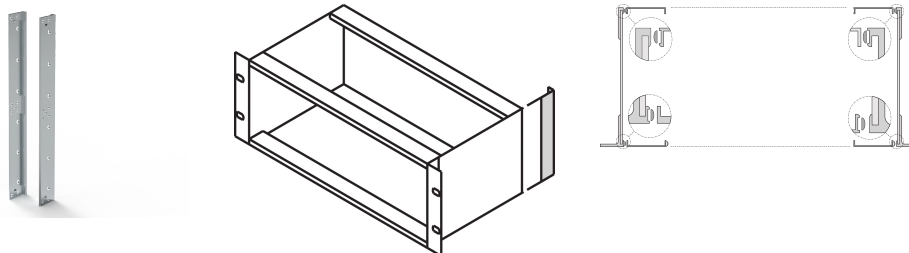

EuropacPRO Rear Angle for Textile EMC Gasket for Side Panel, 6 U

NUMĂR DE CATALOG

24564-499

EuropacPro rear angle for Textile EMC Gasket, out of Aluminum extrusion with etched surface. Rear hood cannot be mounted simultaneously.

CERTIFICATIONS

CARACTERISTICI

Required for rear shielding

Also useable at the front if you use a depth-adjustable 19" support bracket

ATTRIBUTE PRODUS

Rack Height: 6U

Package Quantity: 2

Height: 265.9mm

Material: Aluminiu

Product Family: EuropacPRO

Product Type: Cover

Type: Rear Angle

Works With: Subracks

Package Unit: Pair

Gross Weight: 0.159kg

AVERTIZARE